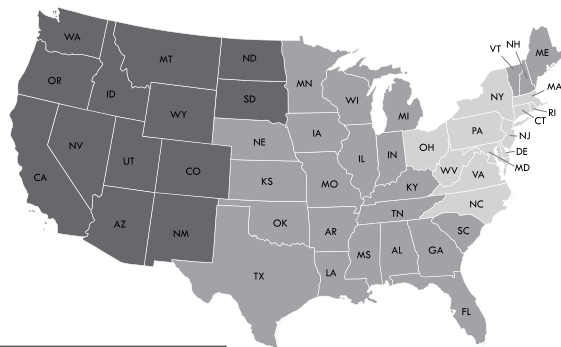

# Guaranteed Freight Program

Stylex offers a Guaranteed Freight Program, which provides the purchaser the ability to determine shipping and handling charges at the time of order. Freight charges will be calculated as a percentage of the net product price and added to the invoice at the time of shipment. The continental United States has been divided into three zones. Please use the map below to determine freight charges for the product's destination. There is a minimum freight charge of \$150

## ZONE 1 - 4%

- Connecticut
- Delaware
- New York
- New Jersey
- Maryland
- Massachusetts
- North Carolina
- Ohio
- Pennsylvania
- Rhode Island
- Virginia
- Washington D.C.
- West Virginia

## ZONE 2 - 5%

- Alabama
- Arkansas
- Canada, Ontario
- Canada, Quebec
- Florida
- Georgia
- Iowa
- Illinois
- Indiana
- Kansas
- Kentucky
- Louisiana
- Nebraska
- New Hampshire
- Oklahoma
- Maine
- Michigan
- Minnesota
- Missouri
- Mississippi
- South Carolina
- Tennessee
- Texas
- Vermont
- Wisconsin

### Quote Per Project

- Alaska
- Hawaii
- Canada (outside Ontario & Quebec)
- Mexico