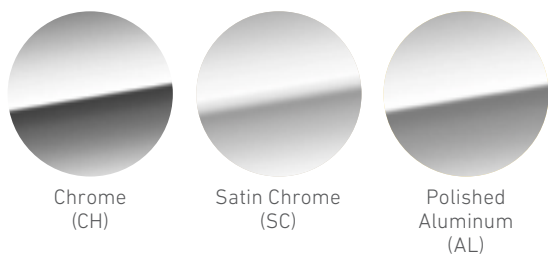

Polished Metal