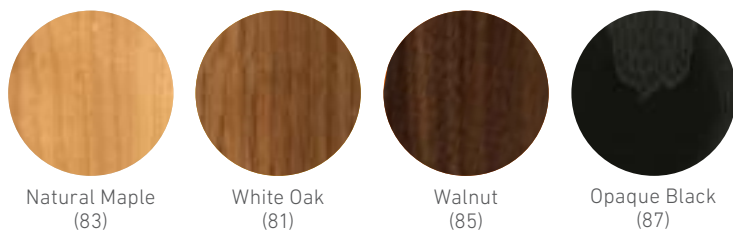

Walnut
(85)

Dela™ Solid Wood Arm Caps

White Oak
(81)

Toned Walnut
(89)

Brooks™ Wood Back & Dela™ Wood Seat/Back

Alpi Rift Cut Oak
(PZ30)

Toned Walnut
(PZ20)

Verve™ Wood Shell

Rift Cut Oak
(DZ02)

Flat Cut Walnut
(DZ01)

Welcome™ Wood Back

Clear Maple
(WL01)

Medium Cherry
on Maple (WL03)

Toned Walnut
(PZ20)

Veneer & Solid Wood

Please refer to the **Product Application Key** for further specifications or visit our website, stylexseating.com.

Veneer

Solid Wood Table Tops

Still™ Wood Screens, Dau™ Table Tops & Umo™ Tables

Laminate

Please refer to the **Product Application Key** for further specifications or visit our website, stylexseating.com.

Fenix® Laminate

Bianco Kos
(LM41)

Grigio Efeso
(LM42)

Grigio Londra
(LM43)

Grigio Bromo
(LM44)

Nero Ingo
(LM45)

Wilsonart® Solid Laminate

Designer White
(LM01)