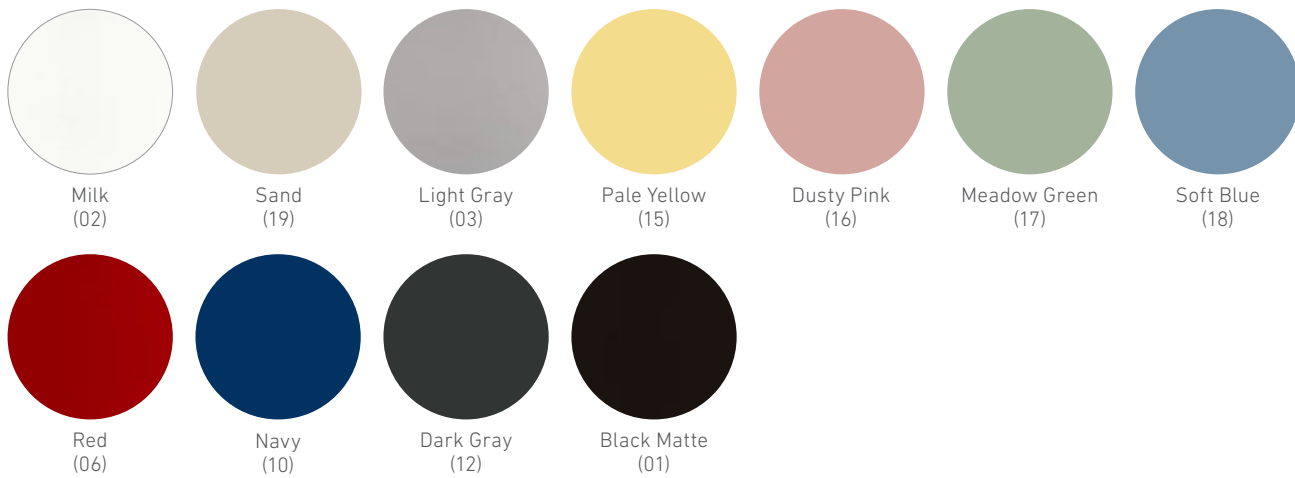

Verve™ Polypropylene Shell