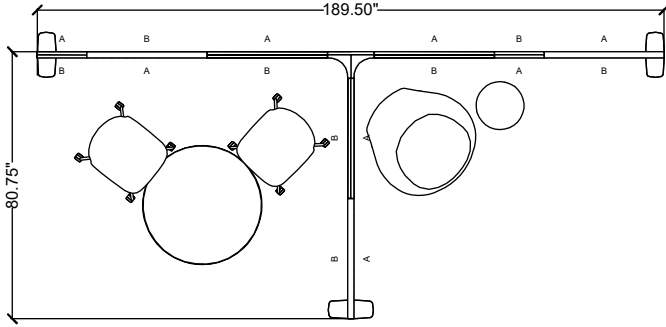

stylex

STILL 04

Materials priced in Grade B Fabric. This specification is for budget purposes and reflects list pricing.

stylex

STILL 04

#	Qty	Part Number	Description	List	Ext. List
Still 04					
1	1	CV372	Cove High Back, Four Blade	\$2,958.00	\$2,958.00
2	1	OBRD36000ST1	Round 36"	\$1,556.00	\$1,556.00
3	1	UM83	Umo Side Table, Maple	\$1,455.00	\$1,455.00
4	3	STU01H70W36	Upholstered Screen, Height 70" Width 36"	\$1,898.00	\$5,694.00
5	2	STU02H70W15	Upholstered Transition, Radius, Height 70" Width 15"	\$1,227.00	\$2,454.00
6	1	STU22H70	3 Way T Corner, Height 70"	\$1,691.00	\$1,691.00
7	1	STW01H59W36	Wood Screen, Height 59" Width 36"	\$2,685.00	\$2,685.00
8	1	STW01H70W36	Wood Screen, Height 70" Width 36"	\$3,015.00	\$3,015.00
9	1	STW01H70W36	Wood Screen, Height 70" Width 36"	\$3,015.00	\$3,015.00
10	3	STB01	Small Base	\$117.00	\$351.00
11	2	VR31140	Four-Blade Aluminum Base, Non-swivel, Armless, Fully Upholstered	\$1,122.00	\$2,244.00
Total Still 04				\$27,118.00	\$27,118.00