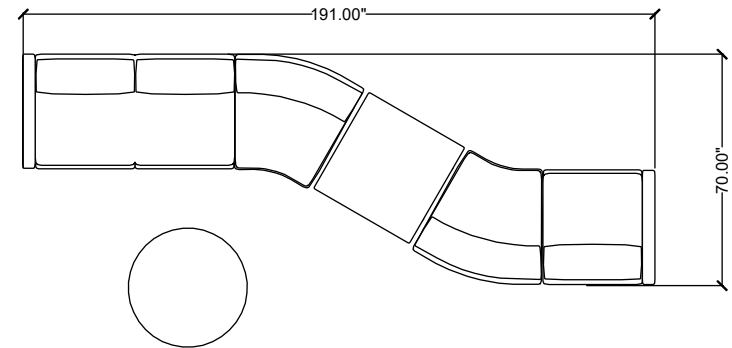

STYLEX

NYC 01

NOTE:

Upholstery priced in Grade B Fabric

This specification is for budget purposes and reflects list pricing

NYC 01

#	Qty	Part Number	Description	List	Ext. List
NYC 01					
1	1	DA1SFGR	Dia Coffee Table, 36"D, 14.5"H, Glass	\$2,048.00	\$2,048.00
2	1	NY121	Wrap-Over Two-Seat	\$5,761.00	\$5,761.00
3	2	NY151	Wrap-Over 150-Degree Corner	\$4,091.00	\$8,182.00
4	2	NY24	Single 4" Arm	\$659.00	\$1,318.00
5	1	NY51	Full Table	\$5,004.00	\$5,004.00
6	1	NY111	Wrap-Over One-Seat	\$3,492.00	\$3,492.00
Total NYC 01				\$25,805.00	\$25,805.00