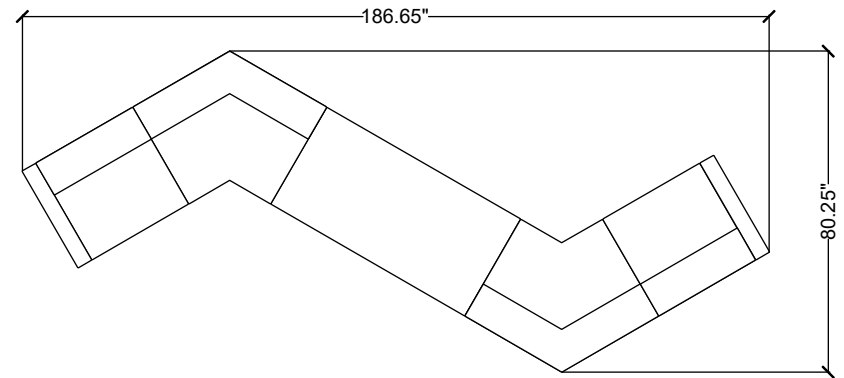

# STYLEX

SHARE 09

**NOTE:**

Materials priced in Grade B Fabric

This specification is for budget purposes and reflects list pricing

SHARE 09

#	Qty	Part Number	Description	List	Ext. List
<b>Share 09</b>					
1	1	SH0126	Two Seater Bench - Lounge Height - Standard Upholstery with NWL stitch	\$2,240.00	\$2,240.00
2	2	SH1116	Single Seater Chair - Lounge Height - Standard Upholstery with NWL stitch	\$2,197.00	\$4,394.00
3	2	SH1246	120 Degree Corner Chair - Lounge Height - Standard Upholstery with NWL stitch	\$3,606.00	\$7,212.00
4	2	SH546	Lounge Chair Arm - 24" - Standard Upholstery with NWL stitch	\$612.00	<u>\$1,224.00</u>
<b>Total Share 09</b>				<b>\$15,070.00</b>	<b>\$15,070.00</b>