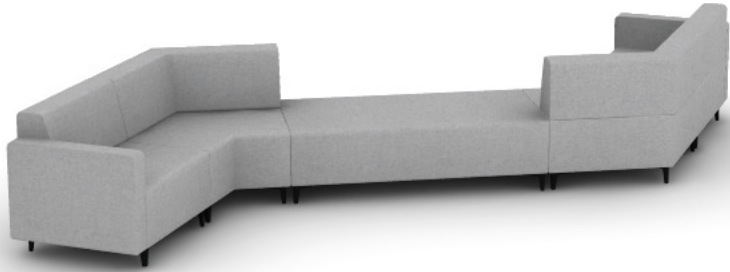

# STYLEX

SHARE 09

**NOTE:**

Materials priced in Grade B Fabric

This specification is for budget purposes and reflects list pricing

SHARE 09

#	Qty	Part Number	Description	List	Ext. List
<b>Share 09</b>					
1	1	SH0126	Two Seater Bench - Lounge Height - Standard Upholstery with NWL stitch	\$2,240.00	\$2,240.00
2	2	SH1116	Single Seater Chair - Lounge Height - Standard Upholstery with NWL stitch	\$2,197.00	\$4,394.00
3	2	SH1246	120 Degree Corner Chair - Lounge Height - Standard Upholstery with NWL stitch	\$3,606.00	\$7,212.00
4	2	SH546	Lounge Chair Arm - 24" - Standard Upholstery with NWL stitch	\$612.00	<u>\$1,224.00</u>
<b>Total Share 09</b>				<b>\$15,070.00</b>	<b>\$15,070.00</b>