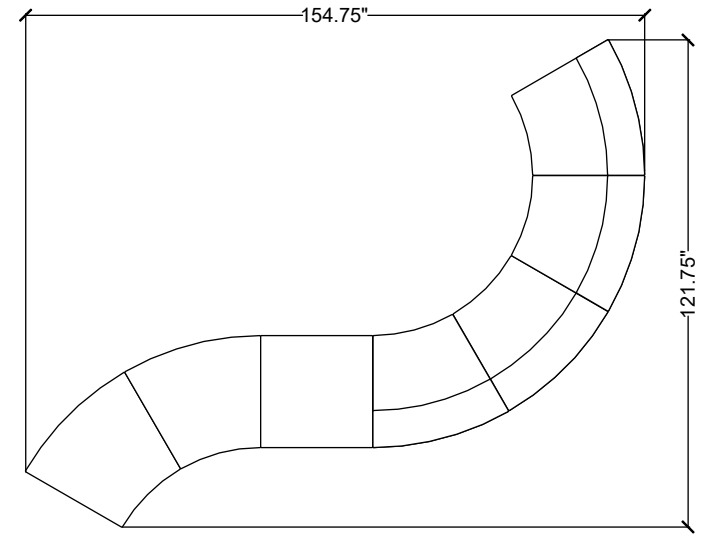

# STYLEX

SHARE 07

**NOTE:**

Materials priced in Grade B Fabric

This specification is for budget purposes and reflects list pricing

### SHARE 07

#	Qty	Part Number	Description	List	Ext. List
<b>Share 07</b>					
1	1	SH0116	Single Seater Bench - Lounge Height - Standard Upholstery with NWL stitch	\$1,414.00	\$1,414.00
2	2	SH0456	30 Degree Curved Bench- Lounge Height - Standard Upholstery with NWL stitch	\$2,148.00	\$4,296.00
3	4	SH1456	30 Degree Inside Curved Chair - Lounge Height - Standard Upholstery with NWL stitch	\$2,593.00	<u>\$10,372.00</u>
<b>Total Share 07</b>				<b>\$16,082.00</b>	<b>\$16,082.00</b>