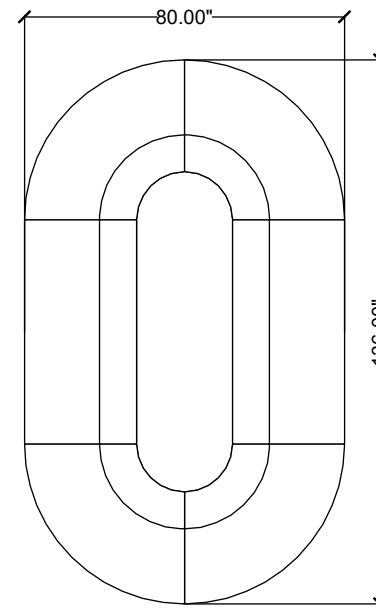

STYLEX

SHARE 06

NOTE:

Materials priced in Grade B Fabric

This specification is for budget purposes and reflects list pricing

SHARE 06

#	Qty	Part Number	Description	List	Ext. List
Share 06					
1	2	SH1126	Two Seater Chair - Lounge Height - Standard Upholstery with NWL stitch	\$3,741.00	\$7,482.00
2	4	SH1576	90 Degree Outside Curved Chair - Lounge Height - Standard Upholstery with NWL stitch	\$3,154.00	<u>\$12,616.00</u>
Total Share 06				\$20,098.00	