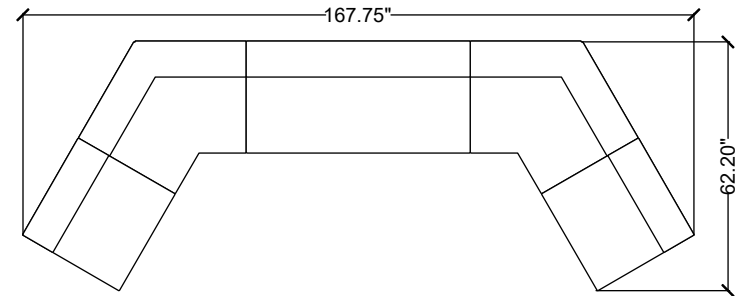

# STYLEX

SHARE 05

**NOTE:**

Materials priced in Grade B Fabric

This specification is for budget purposes and reflects list pricing

SHARE 05

#	Qty	Part Number	Description	List	Ext. List
<b>Share 05</b>					
1	2	SH7118	Single Seater Banquette Chair - Task Height - Standard Upholstery with NWL stitch	\$2,485.00	\$4,970.00
2	1	SH7128	Two Seater Banquette Chair - Task Height - Standard Upholstery with NWL stitch	\$4,318.00	\$4,318.00
3	2	SH7248	120 Degree Banquette Corner Chair - Task Height - Standard Upholstery with NWL stitch	\$4,212.00	\$8,424.00
				<b>Total Share 05</b>	<b>\$17,712.00</b>