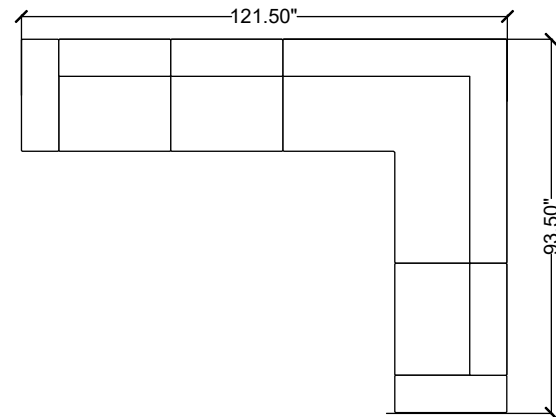

STYLEX

SHARE 03

NOTE:

Materials priced in Grade B Fabric

This specification is for budget purposes and reflects list pricing

SHARE 03

#	Qty	Part Number	Description	List	Ext. List
Share 03					
1	3	SH1116	Single Seater Chair - Lounge Height - Standard Upholstery with NWL stitch	\$2,242.00	\$6,726.00
2	1	SH1226	90 Degree Corner Chair - Lounge Height - Standard Upholstery with NWL stitch	\$5,613.00	\$5,613.00
3	1	SH291	29" High Knee Wall - Standard Upholstery with NWL stitch	\$1,164.00	\$1,164.00
4	1	SH291	29" High Knee Wall - Standard Upholstery with NWL stitch	\$1,164.00	\$1,164.00
				Total Share 03	\$14,667.00