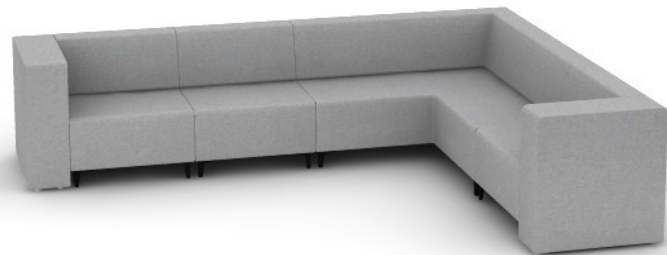

STYLEX

SHARE 03

NOTE:

Materials priced in Grade B Fabric

This specification is for budget purposes and reflects list pricing

SHARE 03

#	Qty	Part Number	Description	List	Ext. List
Share 03					
1	3	SH1116	Single Seater Chair - Lounge Height - Standard Upholstery with NWL stitch	\$2,242.00	\$6,726.00
2	1	SH1226	90 Degree Corner Chair - Lounge Height - Standard Upholstery with NWL stitch	\$5,613.00	\$5,613.00
3	1	SH291	29" High Knee Wall - Standard Upholstery with NWL stitch	\$1,164.00	\$1,164.00
4	1	SH291	29" High Knee Wall - Standard Upholstery with NWL stitch	\$1,164.00	\$1,164.00
				Total Share 03	\$14,667.00