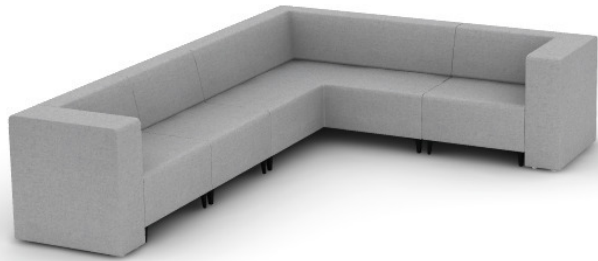

STYLEX

SHARE 03

NOTE:

Materials priced in Grade B Fabric

This specification is for budget purposes and reflects list pricing

SHARE 03

#	Qty	Part Number	Description	List	Ext. List
Share 03					
1	3	SH1116	Single Seater Chair - Lounge Height - Standard Upholstery with NWL stitch	\$2,242.00	\$6,726.00
2	1	SH1226	90 Degree Corner Chair - Lounge Height - Standard Upholstery with NWL stitch	\$5,613.00	\$5,613.00
3	1	SH291	29" High Knee Wall - Standard Upholstery with NWL stitch	\$1,164.00	\$1,164.00
4	1	SH291	29" High Knee Wall - Standard Upholstery with NWL stitch	\$1,164.00	\$1,164.00
				Total Share 03	\$14,667.00