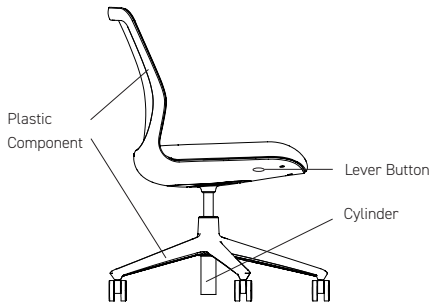

C.O.M.														
						C.O.M.	A	B	C	D	E	F	G	H	I	J	K	L	M	
Mesh Back/Knit Seat																				
	CL	1	1	Five-Blade Swivel	-	880														
Mesh Back/Upholstered Seat																				
	CL	1	2	Five-Blade Swivel	1.1	806	868	902	935	969	1,003	1,040	1,077	1,121	1,177	1,245	1,312	1,380	1,447	

To Order Follow Steps 1-9

1. Series / Arm	2. Style	3. Mesh Back	4. Knit Seat	5. Plastic Component Color	6. Cylinder Color	7. Caster Choice	8. Other Options	9. Textile
CL1 Swivel Armless Chair	Style 1 Mesh Back Knit Seat 2 Mesh Back Upholstered Seat	Mesh Back Color M1 Black M2 Graphite M3 Smoke M5 White M13 Poppy M15 Midnight Blue M22 Black/Smoke M23 Black/Bronze M26 Black/Midnight Blue M27 Black/Red M28 White/Smoke	Knit Seat Color K1 Black K2 Graphite K3 Smoke K5 White K13 Poppy K15 Midnight Blue K22 Black/Smoke K23 Black/Bronze K26 Black/Midnight Blue K27 Black/Red	Plastic Component Color 1 Black 2 Milk +20 3 Light Gray +20 4 Dark Gray +20	Cylinder Color B Black G Light Gray W White	Caster Choice Black Casters BC Black Carpet Casters +00 BS Black Soft Wheel +27 Gray Casters GC Gray Carpet Casters +22 GS Gray Soft Wheel +37	Other Options KD Knocked Down Packaging Please note that this is required. All Click chairs will be shipped knocked down.	Textile Refer to Stylex swatch cards and separately published in-graded fabric program to determine grades. See general information section in the main price list for CAL 133 information.