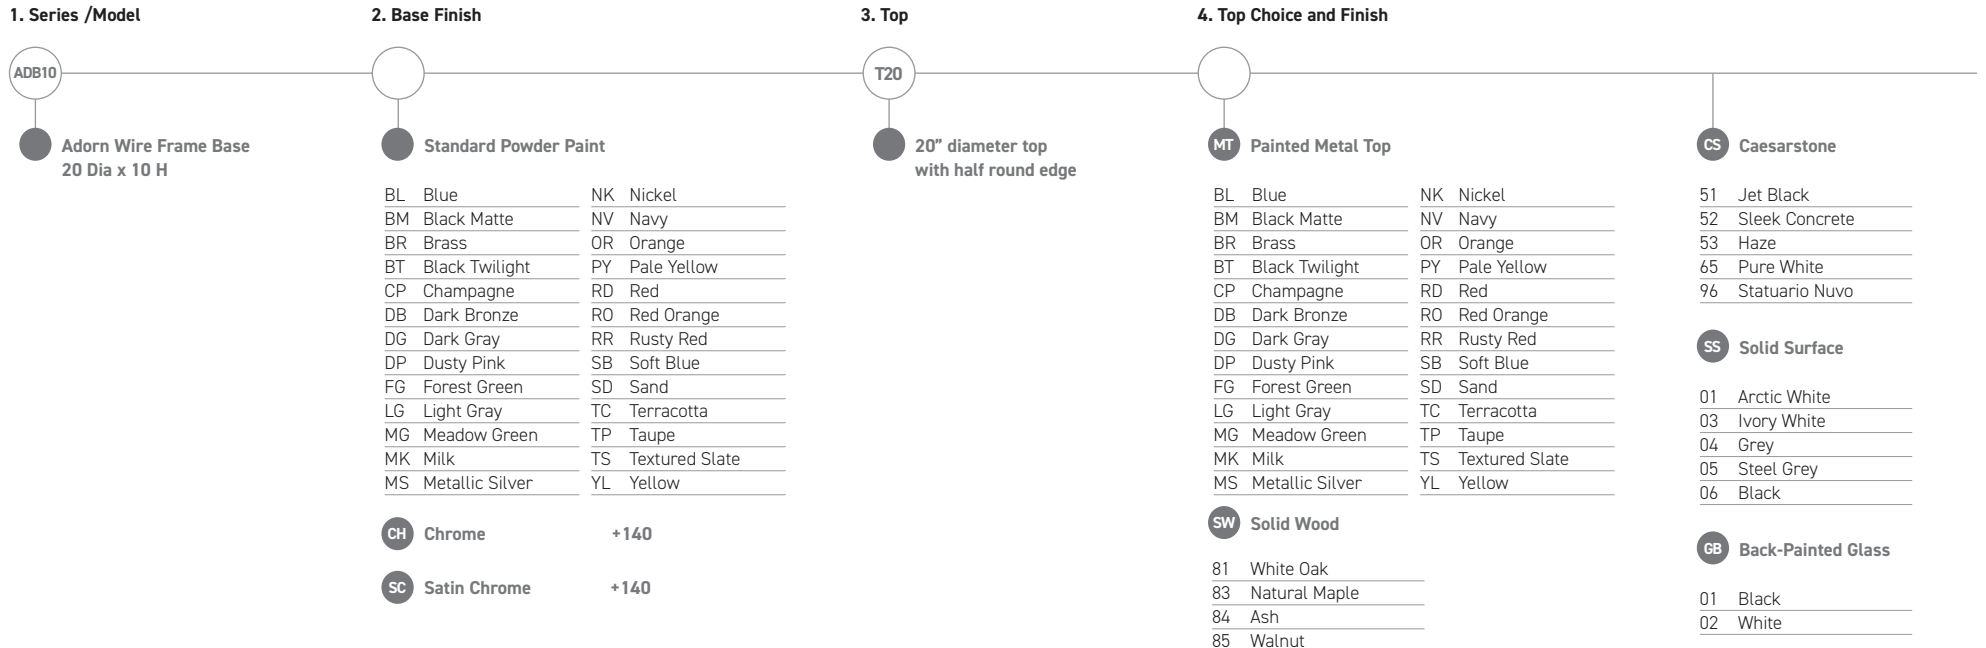

To Order Follow Steps 1-4