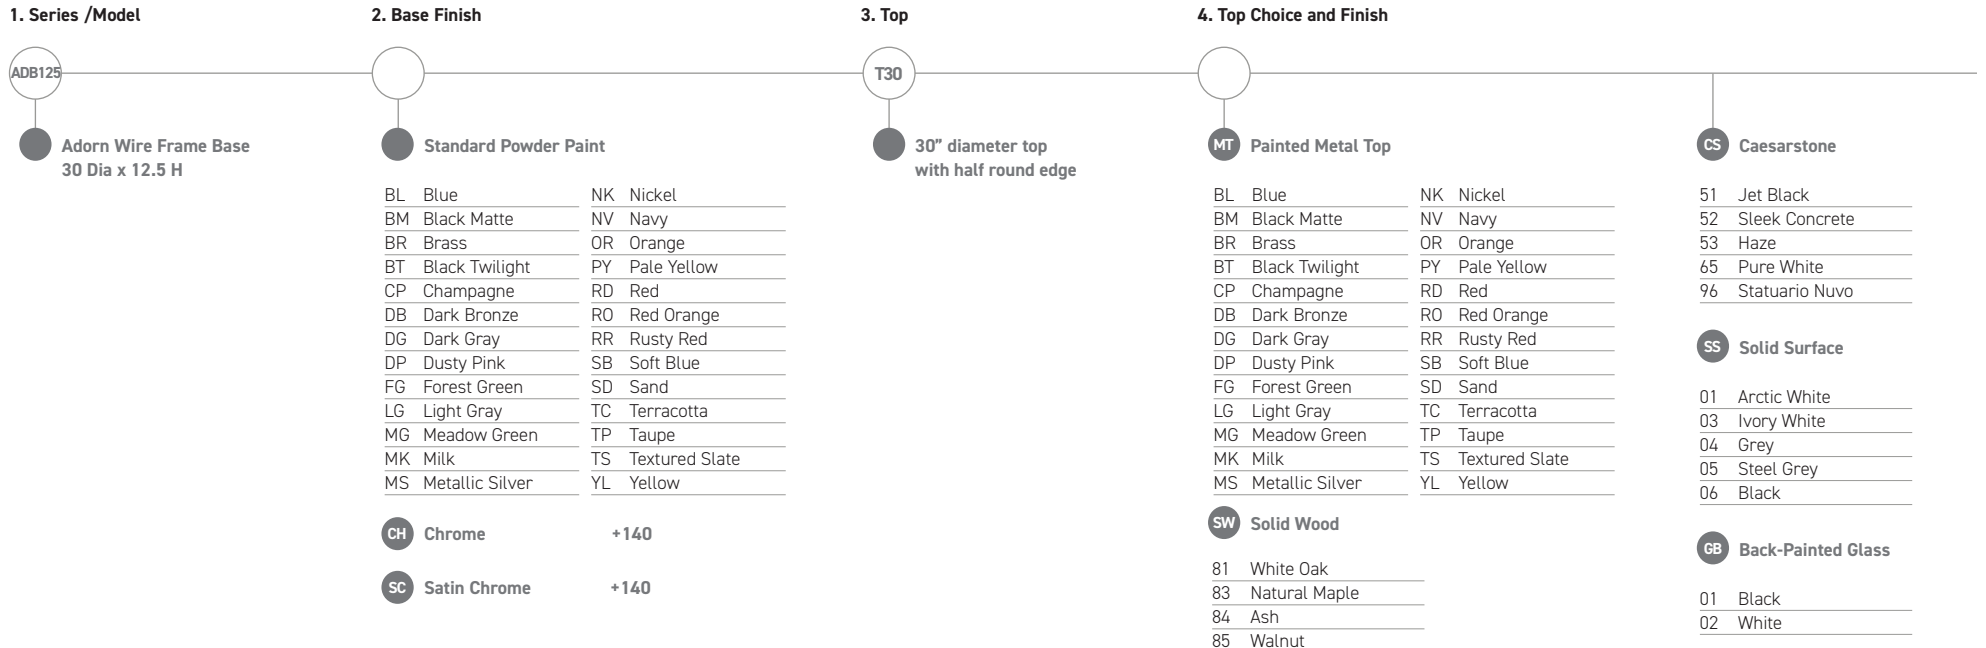

GB Back-Painted Glass

01 Black
02 White

	Series	Base	Top	Surface	Top Description	Top Finish	Powder Paint
Small Coffee Table 20" Dia x 10" H	AD	B10	T20	MT	Metal	Powder Coat	693
	AD	B10	T20	SW	Solid Wood	81 White Oak 83 Natural Maple 84 Ash 85 Walnut	1,450 1,301 1,301 1,600
	AD	B10	T20	CS	Caesarstone	51 Jet Black 52 Sleek Concrete 53 Haze 65 Pure White 96 Statuario Nuvo	2,620 2,620 2,620 2,779 3,348
	AD	B10	T20	SS	Solid Surface	01 Arctic White 03 Ivory White 04 Grey 05 Steel Grey 06 Black	1,615 1,615 1,651 1,651 1,651
	AD	B10	T20	GB	Back-Painted Glass	01 Black 02 White	1,259 1,259

To Order Follow Steps 1-4

Wire Frame Base Finishes

	Series	Base	Top	Surface	Top Description	Top Finish	Powder Paint
Medium Coffee Table 30" Dia x 12.5" H	AD	B125	T30	MT	Metal	Powder Coat	856
	AD	B125	T30	SW	Solid Wood	81 White Oak 83 Natural Maple 84 Ash 85 Walnut	2,018 1,734 1,734 2,512
	AD	B125	T30	CS	Caesarstone	51 Jet Black 52 Sleek Concrete 53 Haze 65 Pure White 96 Statuario Nuvo	4,282 4,282 4,282 4,707 5,919
	AD	B125	T30	SS	Solid Surface	01 Arctic White 03 Ivory White 04 Grey 05 Steel Grey 06 Black	2,707 2,707 3,627 3,627 3,627
	AD	B125	T30	GB	Back-Painted Glass	01 Black 02 White	1,959 1,959

To Order Follow Steps 1-4

Wire Frame Base Finishes

	Series	Base	Top	Surface	Top Description	Top Finish	Powder Paint
	AD	B15	T36	MT	Metal	Powder Coat	971
	AD	B15	T36	SW	Solid Wood	81 White Oak	2,616
						83 Natural Maple	2,257
						84 Ash	2,257
						85 Walnut	3,394
	AD	B15	T36	CS	Caesarstone	51 Jet Black	5,277
						52 Sleek Concrete	5,277
						53 Haze	5,277
						65 Pure White	5,919
						96 Statuario Nuvo	7,909
	AD	B15	T36	SS	Solid Surface	01 Arctic White	3,503
						03 Ivory White	3,503
						04 Grey	4,732
						05 Steel Grey	4,732
						06 Black	4,732
						AD	B15
	02 White	2,532					