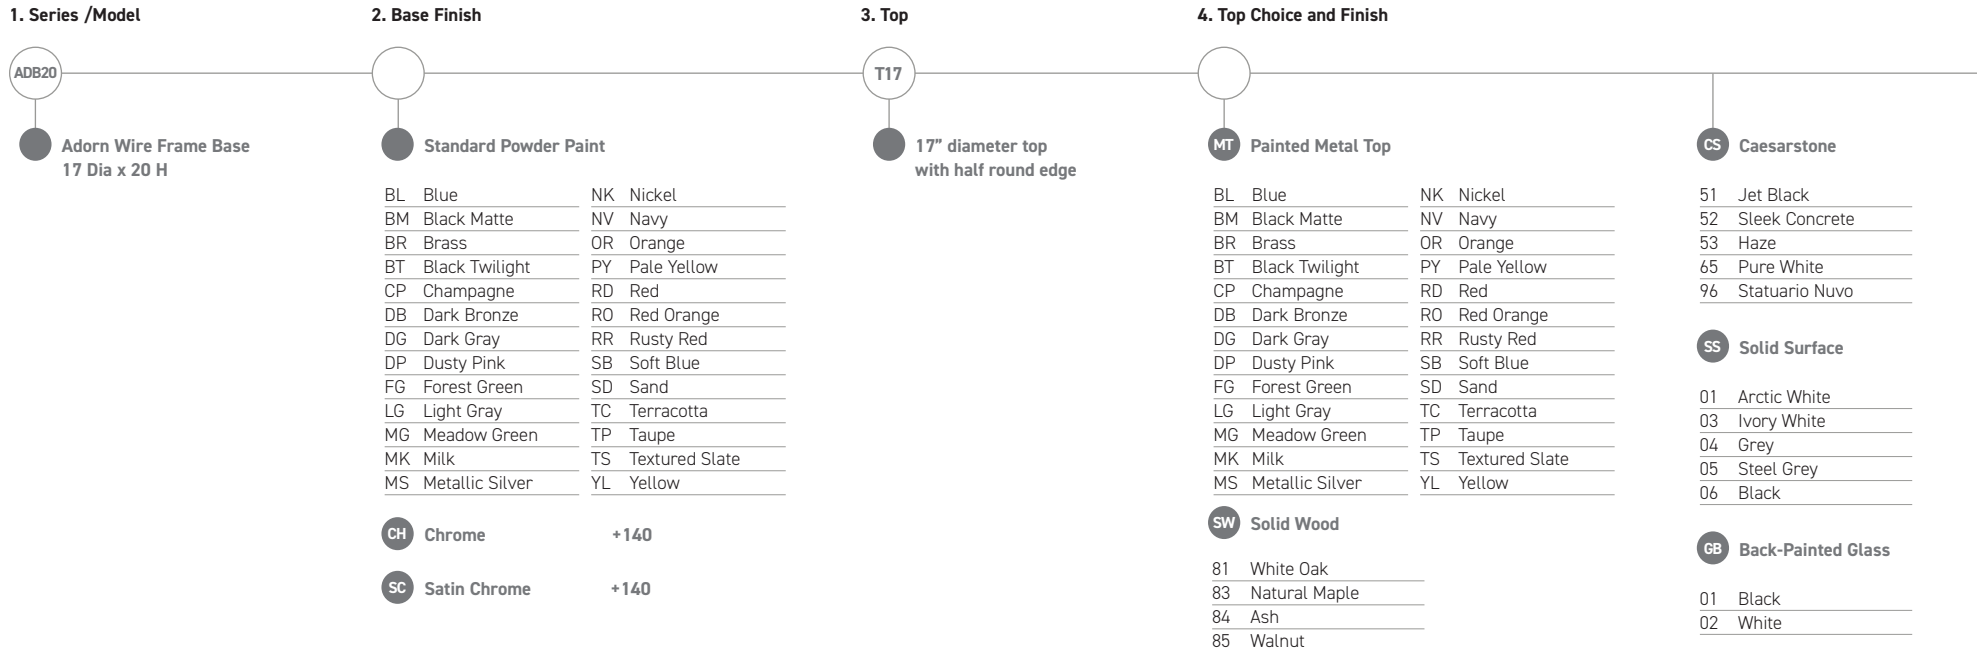

	Series	Base	Top	Surface	Top Description	Top Finish	Powder Paint
Low Height Side Table 14" Dia x 16" H	AD	B16	T14	MT	Metal	Powder Coat	630
	AD	B16	T14	SW	Solid Wood	81 White Oak 83 Natural Maple 84 Ash 85 Walnut	1,047 972 972 1,166
	AD	B16	T14	CS	Caesarstone	51 Jet Black 52 Sleek Concrete 53 Haze 65 Pure White 96 Statuario Nuvo	1,419 1,419 1,419 2,208 2,487
	AD	B16	T14	SS	Solid Surface	01 Arctic White 03 Ivory White 04 Grey 05 Steel Grey 06 Black	1,329 1,329 1,403 1,403 1,403
	AD	B16	T14	GB	Back-Painted Glass	01 Black 02 White	933 933

To Order Follow Steps 1-4

Wire Frame Base Finishes

	Series	Base	Top	Surface	Top Description	Top Finish	Powder Paint
Medium Height Side Table 17" Dia x 20" H	AD	B20	T17	MT	Metal	Powder Coat	656
	AD	B20	T17	SW	Solid Wood	81 White Oak 83 Natural Maple 84 Ash 85 Walnut	1,226 1,121 1,121 1,360
	AD	B20	T17	CS	Caesarstone	51 Jet Black 52 Sleek Concrete 53 Haze 65 Pure White 96 Statuario Nuvo	2,317 2,317 2,317 2,462 2,875
	AD	B20	T17	SS	Solid Surface	01 Arctic White 03 Ivory White 04 Grey 05 Steel Grey 06 Black	1,540 1,540 1,578 1,578 1,578
	AD	B20	T17	GB	Back-Painted Glass	01 Black 02 White	1,084 1,084

To Order Follow Steps 1-4

Wire Frame Base Finishes

	Series	Base	Top	Surface	Top Description	Top Finish	Powder Paint
Tall Side Table / Laptop Table 20" Dia x 24" H	AD	B24	T20	MT	Metal	Powder Coat	730
	AD	B24	T20	SW	Solid Wood	81 White Oak 83 Natural Maple 84 Ash 85 Walnut	1,465 1,316 1,316 1,600
	AD	B24	T20	CS	Caesarstone	51 Jet Black 52 Sleek Concrete 53 Haze 65 Pure White 96 Statuario Nuvo	2,644 2,644 2,644 2,862 3,432
	AD	B24	T20	SS	Solid Surface	01 Arctic White 03 Ivory White 04 Grey 05 Steel Grey 06 Black	1,689 1,689 1,726 1,726 1,726
	AD	B24	T20	GB	Back-Painted Glass	01 Black 02 White	1,283 1,283