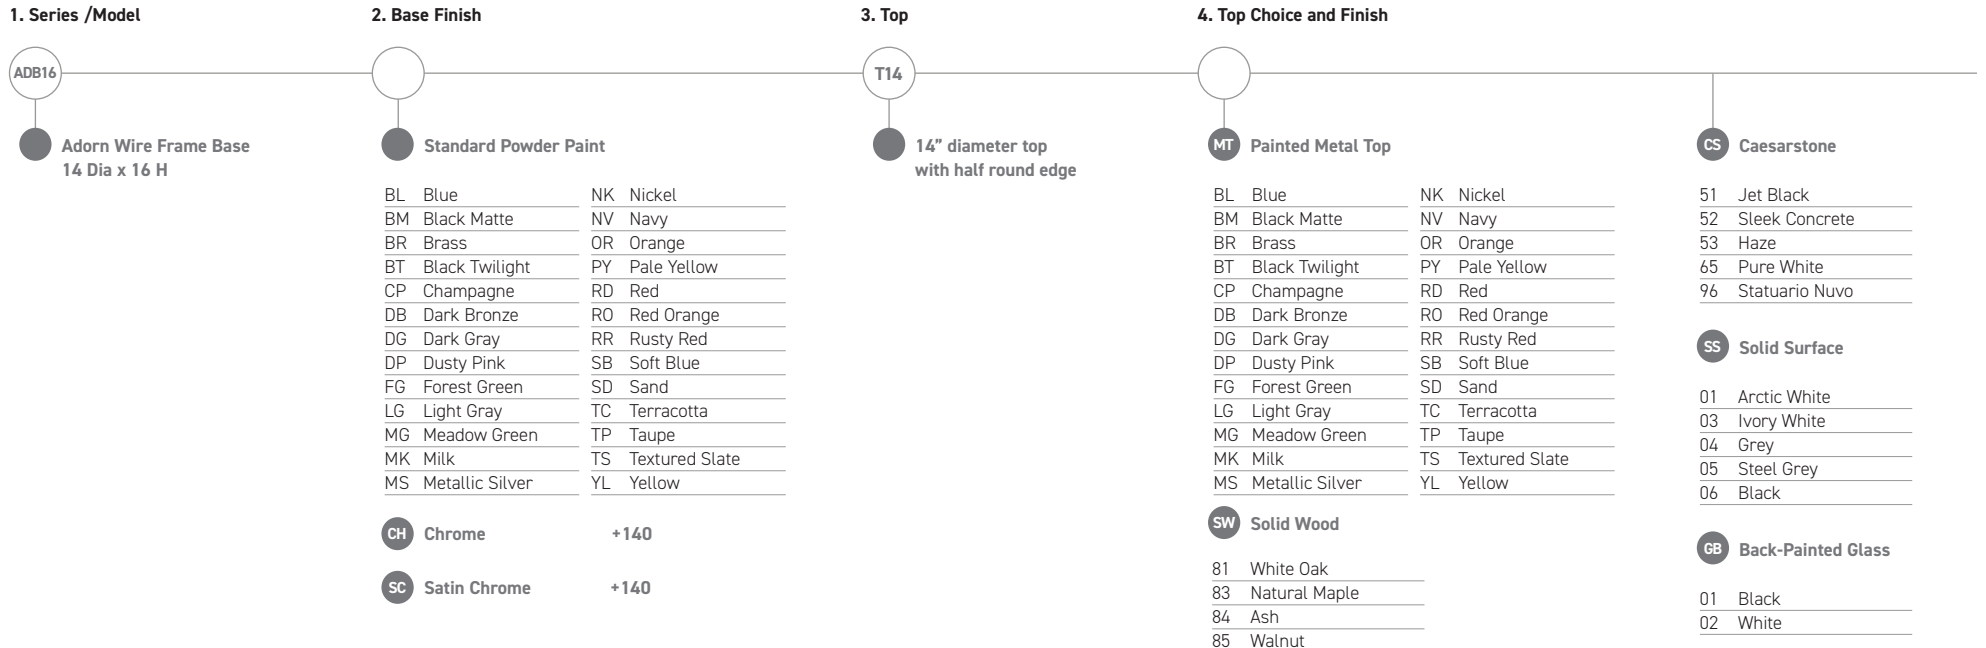

Series	Base	Top	Surface	Top Description	Top Finish	Powder Paint
Low Height Side Table 14" Dia x 16" H	AD	B16	T14	MT	Metal	Powder Coat	630
	AD	B16	T14	SW	Solid Wood	81 White Oak 83 Natural Maple 84 Ash 85 Walnut	1,047 972 972 1,166
	AD	B16	T14	CS	Caesarstone	51 Jet Black 52 Sleek Concrete 53 Haze 65 Pure White 96 Statuario Nuvo	1,419 1,419 1,419 2,208 2,487
	AD	B16	T14	SS	Solid Surface	01 Arctic White 03 Ivory White 04 Grey 05 Steel Grey 06 Black	1,329 1,329 1,403 1,403 1,403
	AD	B16	T14	GB	Back-Painted Glass	01 Black 02 White	933 933

To Order Follow Steps 1-4