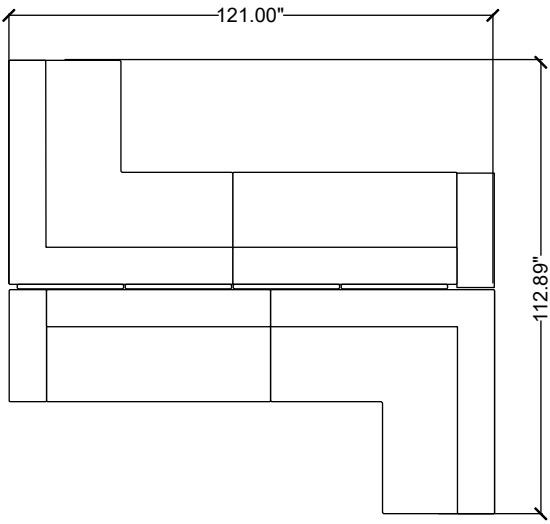

stylex

SHARE 08

Materials priced in Grade B Fabric. This specification is for budget purposes and reflects list pricing.

stylex

SHARE 08

#	Qty	Part Number	Description	List	Ext. List
Share 08					
1	1	SH291	29" High Knee Wall - Standard Upholstery with NWL stitch	\$1,257.00	\$1,257.00
2	1	SH292	29" High Knee Wall+ - Standard Upholstery with NWL stitch	\$1,257.00	\$1,257.00
3	2	SH1126	Two Seater Chair - Lounge Height - Standard Upholstery with NWL stitch	\$4,089.00	\$8,178.00
4	2	SH1226	90 Degree Corner Chair - Lounge Height - Standard Upholstery with NWL stitch	\$6,062.00	\$12,124.00
5	4	SH3100	Share Collaborative Modular Seating Privacy Screen	\$893.00	\$3,572.00
				Total Share 08	\$26,388.00