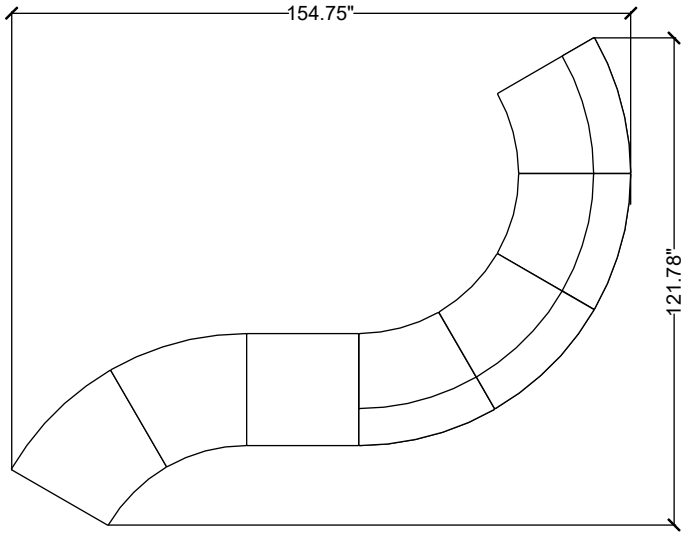

# stylex

SHARE 07

Materials priced in Grade B Fabric. This specification is for budget purposes and reflects list pricing.

## SHARE 07

| #               | Qty | Part Number | Description   | List                  | Ext. List          |
|-----------------|-----|-------------|---|-----------------------|--------------------|
| <b>Share 07</b> |     |             |   |                       |                    |
| 1               | 1   | SH0116      | Single Seater Bench - Lounge Height - Standard Upholstery with NWL stitch           | \$1,576.00            | \$1,576.00         |
| 2               | 2   | SH0456      | 30 Degree Curved Bench- Lounge Height - Standard Upholstery with NWL stitch         | \$2,412.00            | \$4,824.00         |
| 3               | 4   | SH1456      | 30 Degree Inside Curved Chair - Lounge Height - Standard Upholstery with NWL stitch | \$2,901.00            | \$11,604.00        |
|                 |     |             |   | <b>Total Share 07</b> | <b>\$18,004.00</b> |