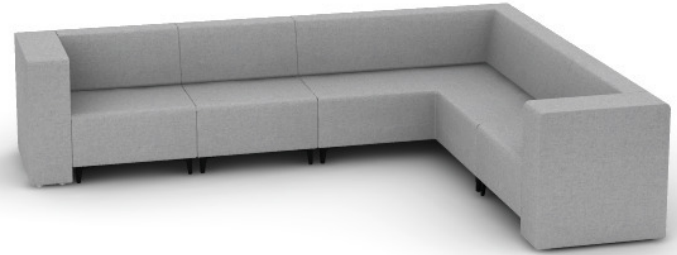

stylex

SHARE 03

Materials priced in Grade B Fabric. This specification is for budget purposes and reflects list pricing.

stylex

SHARE 03

#	Qty	Part Number	Description	List	Ext. List
Share 03					
1	3	SH1116	Single Seater Chair - Lounge Height - Standard Upholstery with NWL stitch	\$2,422.00	\$7,266.00
2	1	SH1226	90 Degree Corner Chair - Lounge Height - Standard Upholstery with NWL stitch	\$6,062.00	\$6,062.00
3	1	SH291	29" High Knee Wall - Standard Upholstery with NWL stitch	\$1,257.00	\$1,257.00
4	1	SH291	29" High Knee Wall - Standard Upholstery with NWL stitch	\$1,257.00	\$1,257.00
				Total Share 03	\$15,842.00