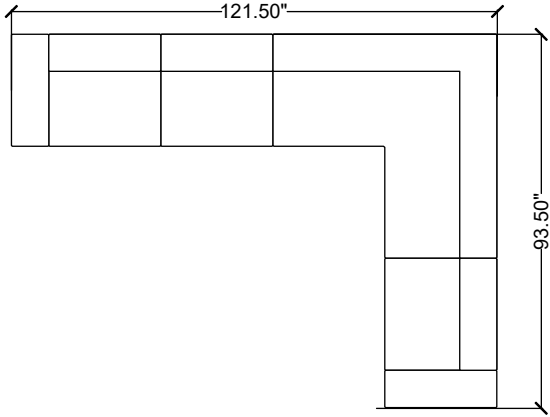

stylex

SHARE 03

Materials priced in Grade B Fabric. This specification is for budget purposes and reflects list pricing.

stylex

SHARE 03

#	Qty	Part Number	Description	List	Ext. List
Share 03					
1	3	SH1116	Single Seater Chair - Lounge Height - Standard Upholstery with NWL stitch	\$2,422.00	\$7,266.00
2	1	SH1226	90 Degree Corner Chair - Lounge Height - Standard Upholstery with NWL stitch	\$6,062.00	\$6,062.00
3	1	SH291	29" High Knee Wall - Standard Upholstery with NWL stitch	\$1,257.00	\$1,257.00
4	1	SH291	29" High Knee Wall - Standard Upholstery with NWL stitch	\$1,257.00	\$1,257.00
				Total Share 03	\$15,842.00