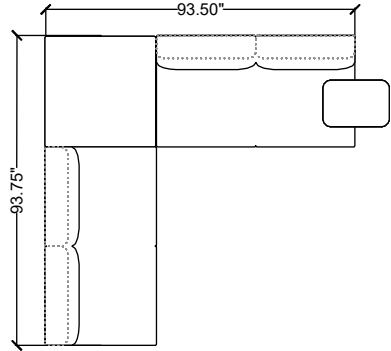

stylex

METRUM 04

Materials priced in Grade B Fabric. This specification is for budget purposes and reflects list pricing.

stylex

METRUM 04

#	Qty	Part Number	Description	List	Ext. List
Metrum 04					
1	1	TR2014245	20Lx14Wx24.5H, Pull-Up	$1,647.00	$1,647.00
2	2	MT22	High-Back Double	$5,041.00	$10,082.00
3	1	MT52SW81	Full End Table, White Oak	$1,396.00	$1,396.00
				Total Metrum 04	$13,125.00