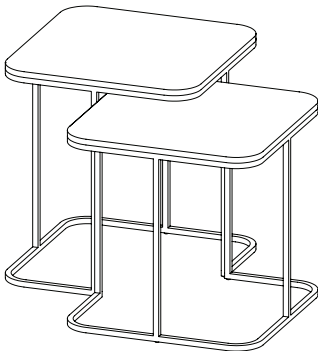

Trim

Typicals - Group 2
Side Nesting - Large

Quantity	Description	Model Code	Starting List Price
1	Trim Side Table, 18" x 18" x 18", Open	TR1818180	524
1	Trim Side Table, 18" x 18" x 20", Open	TR1818200	533