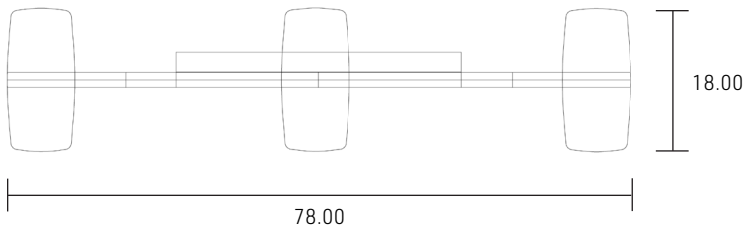

STILL | WORKSPACE 02

*All dimensions in inches

Still Component	Model Number	COM Unit Price	COM Extended
Upholstered Transition Screen - 70"H x 15"W (x2)	STU02H70W15	798	1,596
Upholstered Screen - 70"H x 24"W (x2)	STU01H70W24	929	1,858
Large Baseplate (x3)	STB02	105	315
Whiteboard	STA02	344	344
Total COM Price:			4,103