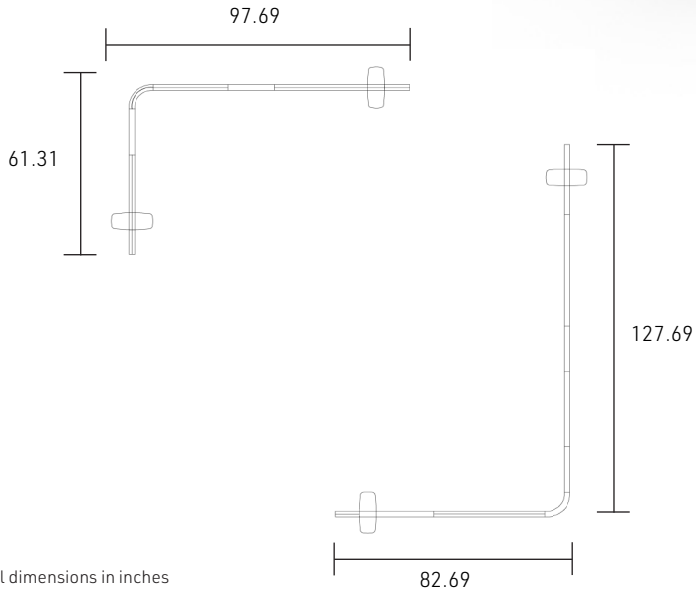

STILL | LOUNGE 04

*All dimensions in inches

Still Component	Model Number	COM Unit Price	COM Extended
Upholstered End Cap Screen - 48"H (x2)	STU10H48	430	860
Upholstered Screen - 48"H x 24"W (x2)	STU01H48W24	798	1,596
Upholstered Screen - 48"H x 36"W	STU01H48W36	983	983
Wood Screen - 48"H x 15"W (Oak) (x2)	STW01H48W15SW81	1,118	2,236
Upholstered 90° Corner - 48"H	STU20H485D3045	631	631
Small Baseplate (x2)	STB01	86	172
Total COM Price Small Layout:			6,478
Upholstered End Cap Screen - 48"H	STU10H48	430	430
Upholstered End Cap Screen - 59"H	STU10H59	460	460
Upholstered Screen - 48"H x 36"W	STU01H48W36	983	983
Wood Screen - 48"H x 15"W (Oak)	STW01H48W15SW81	1,118	1,118
Upholstered Screen - 59"H x 24"W	STU01H59W24	869	869
Upholstered Screen - 59"H x 36"W	STU01H59W36	1,070	1,070
Wood Screen - 59"H x 15"W (Oak)	STW01H59W15SW81	1,219	1,219
Wood Screen - 59"H x 24"W (Oak)	STW01H59W24SW81	1,672	1,672
Wood 90° Corner - 59"H (Oak)	STW02H59SW81	998	998
Upholstered Transition Screen - 59"H x 15"W	STU02H59W15	735	735
Small Baseplate (x2)	STB01	86	172
Total COM Price Large Layout:			9,726
Total COM Price:			16,204