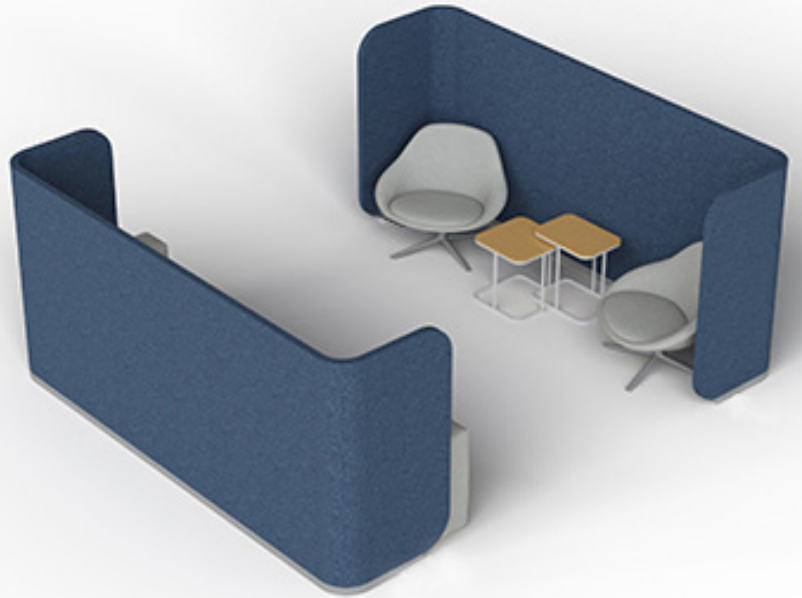

**STILL | LOUNGE 02**

\*All dimensions in inches

Still Component	Model Number	COM Unit Price	COM Extended
Upholstered End Cap Screen - 59"H (x4)	STU10H59	460	1,840
Upholstered Screen - 59"H x 15"W (x4)	STU01H59W15	735	2,940
Upholstered Screen - 59"H x 36"W (x6)	STU01H59W36	1,165	6,990
Upholstered 90° Corner - 59"H (x4)	STU20H595D3045	760	3,040
Total COM Price:			14,810