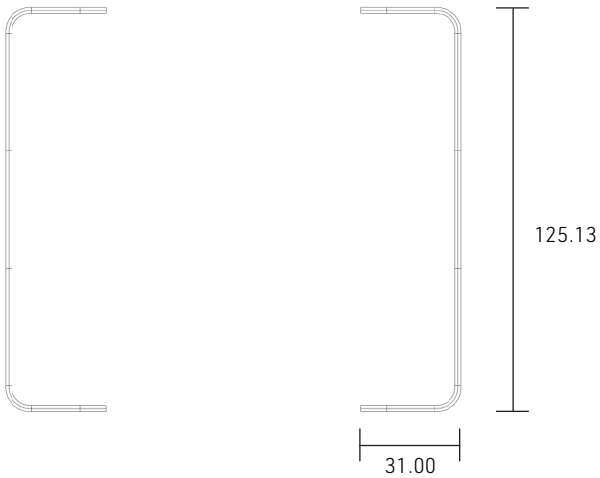

**STILL | LOUNGE 02**

\*All dimensions in inches

Still Component	Model Number	COM Unit Price	COM Extended
Upholstered End Cap Screen - 59"H (x4)	STU10H59	460	1,840
Upholstered Screen - 59"H x 15"W (x4)	STU01H59W15	735	2,940
Upholstered Screen - 59"H x 36"W (x6)	STU01H59W36	1,165	6,990
Upholstered 90° Corner - 59"H (x4)	STU20H595D3045	760	3,040
Total COM Price:			14,810