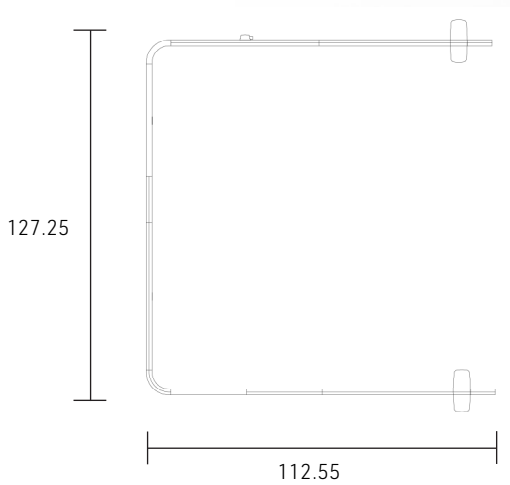

STILL | LOUNGE 01

*All dimensions in inches

Still Component	Model Number	COM Unit Price	COM Extended
Upholstered End Cap Screen - 59"H (x2)	STU10H59	460	920
Upholstered Screen - 59"H x 15"W	STU01H59W15	735	735
Upholstered Screen - 59"H x 24"W	STU01H59W24	869	869
Upholstered Screen - 59"H x 48"W (x2)	STU01H59W48	1,117	2,234
Wood Screen - 59"H x 24"W (Oak)	STW01H59W24SW81	1,672	1,672
Upholstered 90° Corner - 59"H	STU20H59	760	760
Upholstered Screen - 59"H x 48"W w/ Receptacle	STU01H59W48PA	1,117	1,117
Upholstered Screen - 59"H x 48"W w/ Infeed	STU01H59W48PB	1,117	1,117
Wood Screen - 59"H x 36"W (Oak) w/ Receptacle	STU01H59W48SW81PA	2,260	2,260
Wood 90° Corner - 59"H (Oak)	STW02H59SW81	998	998
Small Baseplate (x2)	STB01	86	172
Total COM Price Without Power:			12,854
Infeed - Side/Hardwired	PSB4IHS072	258	258
Power - Duplex	PSB4DB	207	414
Jumper - 147"	PSB4JLT147T	147	147
Bend	PSB4STB	11	11
Power Total:			830
Total COM Price With Power:			12,982