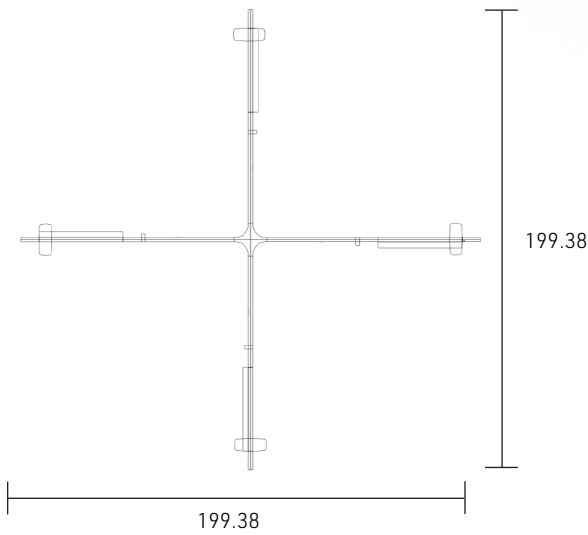

STILL | BREAKOUT 08

*All dimensions in inches

Still Component	Model Number	COM Unit Price	COM Extended
Upholstered End Cap Screen - 59"H (x3)	STU10H59	460	1,380
Upholstered End Cap Screen - 59"H (x1) w/ End Infeed	STU10H59IE	460	460
Upholstered Screen - 59"H x 36"W (x4)	STU01H59W36	1,070	4,280
Upholstered Screen - 59"H x 48"W w/ Receptacle (x4)	STU01H59W48PA	1,117	4,468
Upholstered 4-Way X Corner - 59"H	STU24H59	1,505	1,505
Coat Hook (x4)	STA01	32	128
Whiteboard (x4)	STA02	344	1,376
Small Baseplate (x4)	STB01	86	344
Total COM Price Without Power Price:			13,941
Infeed - End/Corded	PSB4ICN030	275	275
Power - Duplex (x4)	PSB4DB	207	828
Jumpers, Metal Conduit 192"	PSB4JMC192T	192	192
Split 1-3	PSB4ST3	178	178
Power Total:			1,473
Total COM Price:			15,414