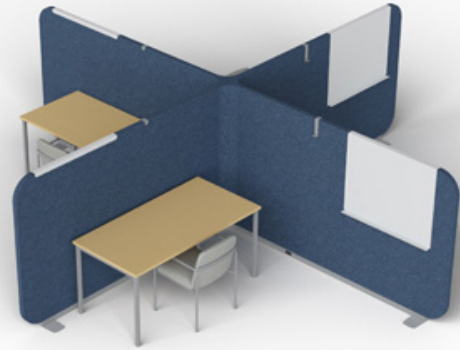

STILL | BREAKOUT 08

*All dimensions in inches

Still Component	Model Number	COM Unit Price	COM Extended
Upholstered End Cap Screen - 59"H (x3)	STU10H59	460	1,380
Upholstered End Cap Screen - 59"H (x1) w/ End Infeed	STU10H59IE	460	460
Upholstered Screen - 59"H x 36"W (x4)	STU01H59W36	1,070	4,280
Upholstered Screen - 59"H x 48"W w/ Receptacle (x4)	STU01H59W48PA	1,117	4,468
Upholstered 4-Way X Corner - 59"H	STU24H59	1,505	1,505
Coat Hook (x4)	STA01	32	128
Whiteboard (x4)	STA02	344	1,376
Small Baseplate (x4)	STB01	86	344
Total COM Price Without Power Price:			13,941
Infeed - End/Corded	PSB4ICN030	275	275
Power - Duplex (x4)	PSB4DB	207	828
Jumpers, Metal Conduit 192"	PSB4JMC192T	192	192
Split 1-3	PSB4ST3	178	178
Power Total:			1,473
Total COM Price:			15,414