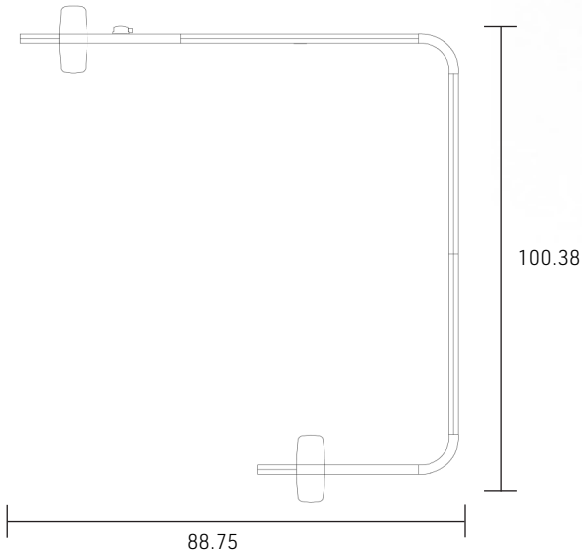

STILL | BREAKOUT 05

*All dimensions in inches

Still Component	Model Number	COM Unit Price	COM Extended
Upholstered End Cap Screen - 70"H (x2)	STU10H70	487	974
Upholstered Screen - 70"H x 36"W (x2)	STU01H70W36	1,165	2,330
Upholstered Screen - 70"H x 48"W w/ Receptacle	STU01H70W48PA	1,233	1,233
Wood Screen - 70"H x 24"W (Oak)	STW01H70W24SW81	1,860	1,860
Wood Screen - 70"H x 24"W (Oak) w/ Infeed	STW01H70W24PBSW81B	1,860	1,860
Wood 90° Corner - 70"H (Oak) (x2)	STW02H70SW81	1,078	2,156
Small Baseplate (x2)	STB01	86	172
Total COM Price Without Power Price:			10,585
Infeed - Side/Hardwired	PSB4IHS072	258	258
Power - Duplex	PSB4DB1	207	207
Jumper - 72"	PSB4JLT72T	72	72
Power Price:			537
Total COM With Power Price:			11,122