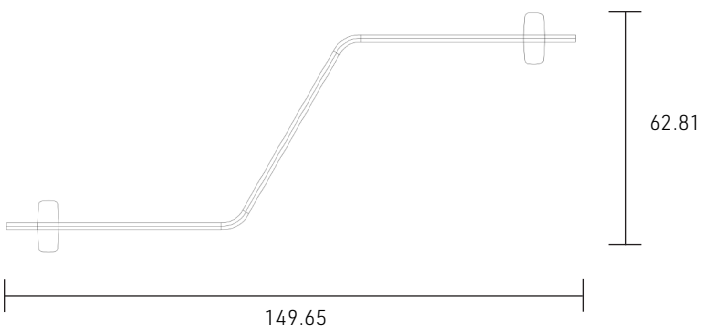

**STILL | BREAKOUT 03**

\*All dimensions in inches

Still Component	Model Number	COM Unit Price	COM Extended
Upholstered End Cap Screen - 59"H (x2)	STU10H59	460	920
Upholstered Screen - 59"H x 48"W (x3)	STU01H59W48	1,117	3,351
Upholstered 120° Corner - 59"H (x2)	STU21H59	667	1,334
Small Baseplate (x2)	STB01	86	172
Total COM Price:			5,777