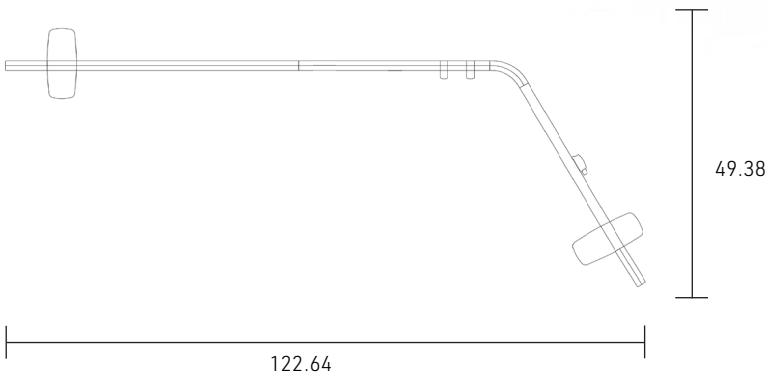

STILL | BREAKOUT 01

*All dimensions in inches

Still Component	Model Number	COM Unit Price	COM Extended
Upholstered End Cap Screen - 59"H (x2)	STU10H59	460	920
Upholstered Screen - 59"H x 36"W w/ Receptacle	STU01H59W36PA	1,070	1,070
Upholstered Screen - 59"H x 48"W w/ Infeed	STU01H59W48PB	1,117	1,117
Wood Screen - 59"H x 36"W (Oak)	STW01 H59W36PBSW81	2,260	2,260
Upholstered 120° Corner - 59"H	STU21H59	667	667
Small Baseplate (x2)	STB01	86	172
Coat Hook (x2) W	STA01	32	64
Total COM Price Without Power:			6,270
Infeed - Side/Hardwired	PSB4IHS072	258	258
Power - Duplex	PSB4DB1	207	207
Jumper - 84"	PSB4JLT84T	84	84
Power Total:			549
Total COM Price With Power:			6,819