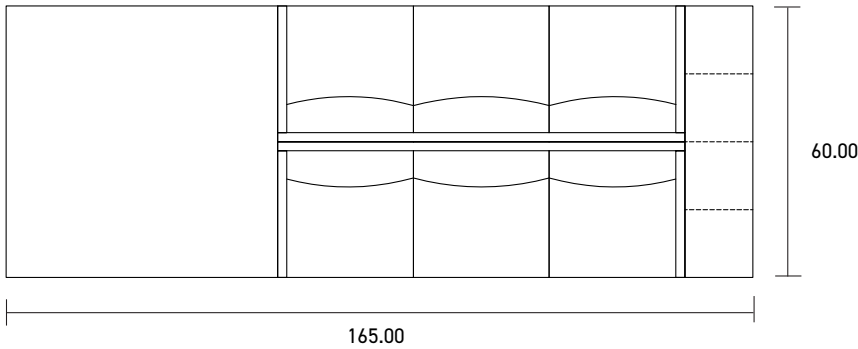

FREE ADDRESS | COMMUNITY 02

*Shown in brochure

*All dimensions in inches

Free Address Component	Model Number	COM Unit Price	COM Extended
29 Triple Seat, 29 End Panels (x2)	FA13SE29B	3,962	7,924
Cubby - Quad, 29" Height	FA6C4H29	1,845	1,845
Frame - Seat Height, 15" x 60"	FA8SD15L60	683	683
Frame - Seat Height, 30" x 90" (x2)	FA8SD30L90	808	1,616
Table - Desk Height, 60" x 60"	FA5D6060	1,724	1,724
			13,792