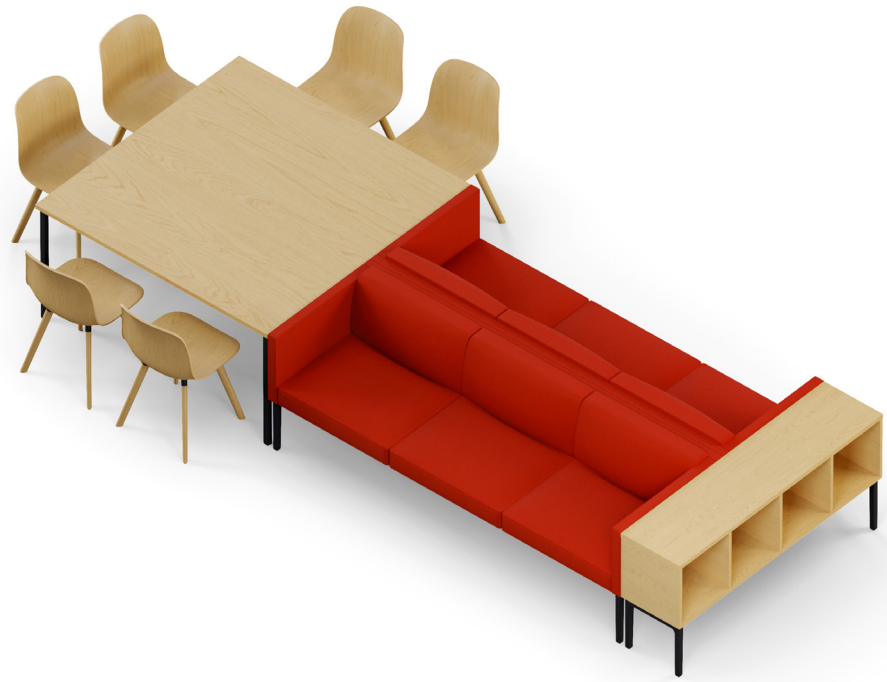

FREE ADDRESS | COMMUNITY 02

*Shown in brochure

*All dimensions in inches

Free Address Component	Model Number	COM Unit Price	COM Extended
29 Triple Seat, 29 End Panels (x2)	FA13SE29B	3,962	7,924
Cubby - Quad, 29" Height	FA6C4H29	1,845	1,845
Frame - Seat Height, 15" x 60"	FA8SD15L60	683	683
Frame - Seat Height, 30" x 90" (x2)	FA8SD30L90	808	1,616
Table - Desk Height, 60" x 60"	FA5D6060	1,724	1,724
			13,792

*All laminate items priced in lowest grade

STYLEX