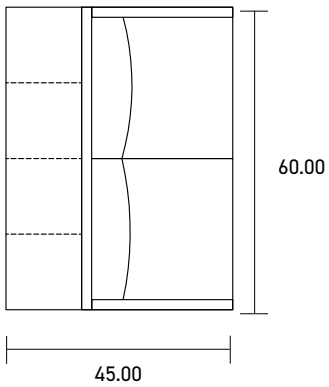

FREE ADDRESS | COMMUNITY 01

*Shown in brochure

*All dimensions in inches

Free Address Component	Model Number	COM Unit Price	COM Extended
29 Double Seat, 29 End Panels (x2)	FA12SE29B	3,014	6,028
Cubby - Quad, 29" Height (x2)	FA6C4H29	1,845	3,690
Frame - Seat Height, 45" x 60" (x2)	FA8SD45L60	1,002	2,004
			11,722