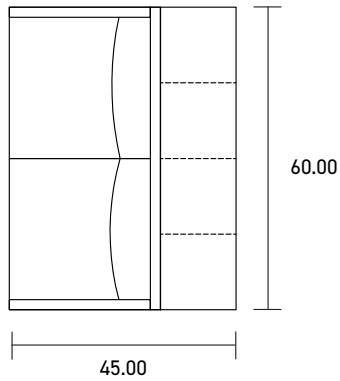

FREE ADDRESS | COMMUNITY 01

*Shown in brochure

*All dimensions in inches

Free Address Component	Model Number	COM Unit Price	COM Extended
29 Double Seat, 29 End Panels (x2)	FA12SE29B	3,014	6,028
Cubby - Quad, 29" Height (x2)	FA6C4H29	1,845	3,690
Frame - Seat Height, 45" x 60" (x2)	FA8SD45L60	1,002	2,004
			11,722