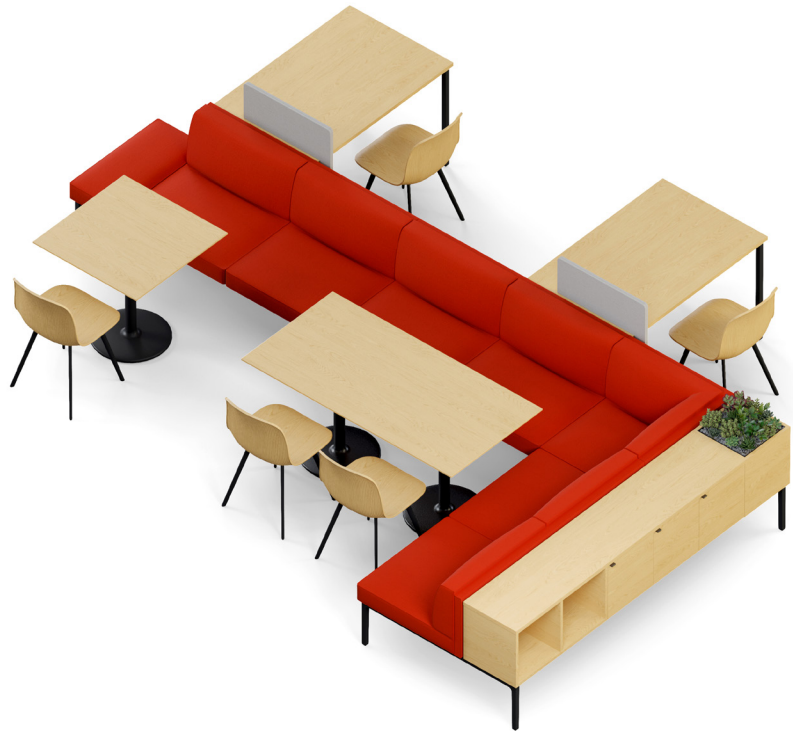

FREE ADDRESS | HUDDLE 03

*Shown in brochure

*All dimensions in inches

Free Address Component

Model Number

COM Unit Price

COM Extended

29 Double Seat (x3)	FA12S	2,552	7,656
29 Corner Seat	FA14S	2,027	2,027
Half Bench Seat	FA05S	469	469
Cubby - Double, 29" Height	FA6C2H29	1,220	1,220
Locker - Triple, 29" Height	FA6L3H29Pxx	2,218	2,218
Planter - Single, 29" Height	FA6P1H29	974	974
Frame - Seat Height, 45" x 90"	FA8SD45L90	1,542	1,542
Frame - Seat Height, 30" x 60"	FA8SD30L60	922	922
Frame - Seat Height, 30" x 75"	FA8SD30L75	999	999
Table - Desk Height, 30" x 45" (x2)	FA5D3045	1,472	2,944
Privacy, Side (x2)	PS21	268	536