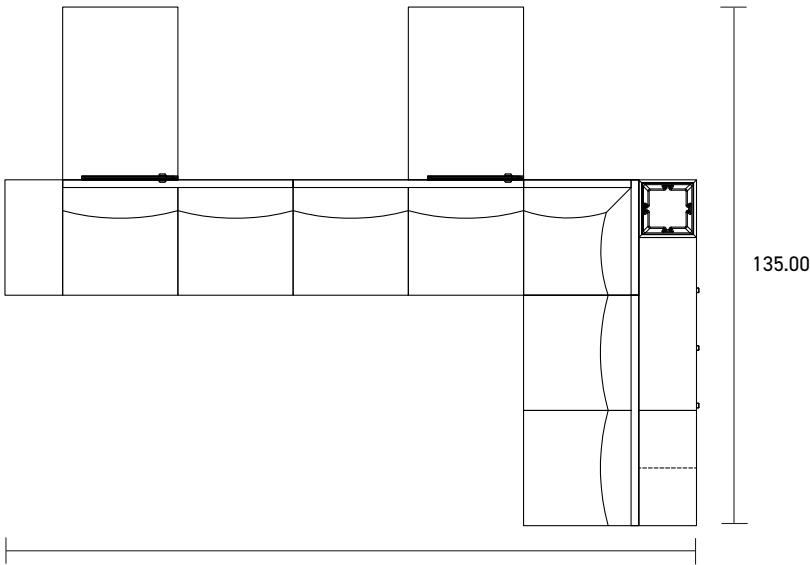

FREE ADDRESS | HUDDLE 03

*Shown in brochure

*All dimensions in inches

Free Address Component

Model Number

COM Unit Price

COM Extended

29 Double Seat (x3)	FA12S	2,552	7,656
29 Corner Seat	FA14S	2,027	2,027
Half Bench Seat	FA05S	469	469
Cubby - Double, 29" Height	FA6C2H29	1,220	1,220
Locker - Triple, 29" Height	FA6L3H29Pxx	2,218	2,218
Planter - Single, 29" Height	FA6P1H29	974	974
Frame - Seat Height, 45" x 90"	FA8SD45L90	1,542	1,542
Frame - Seat Height, 30" x 60"	FA8SD30L60	922	922
Frame - Seat Height, 30" x 75"	FA8SD30L75	999	999
Table - Desk Height, 30" x 45" (x2)	FA5D3045	1,472	2,944
Privacy, Side (x2)	PS21	268	536