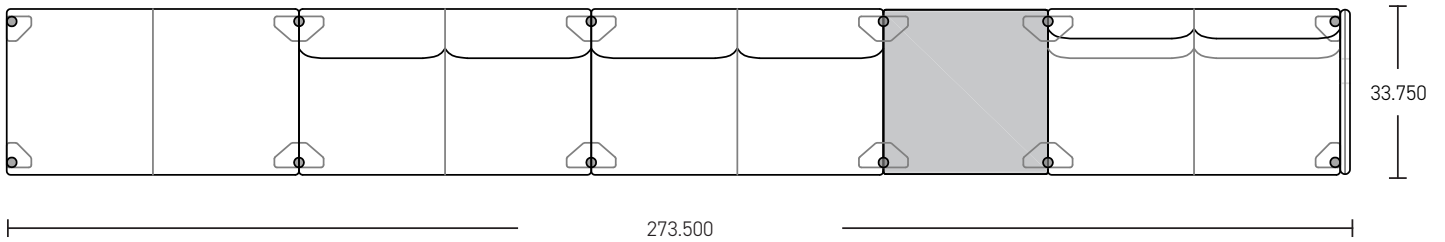

METRUM | LAYOUT 09

*All dimensions in inches

Component	Model Number	COM Unit Price	COM Extended
Bench Double	MT02A	2,000	2,000
Low-Back Double (2)	MT12A	3,100	6,200
Full Mid Table (White Oak)	MT53SW81A	1,210	1,210
High-Back Double	MT22A	3,800	3,800
Privacy Arm	MT43L	300	300
Total COM Price:			13,510