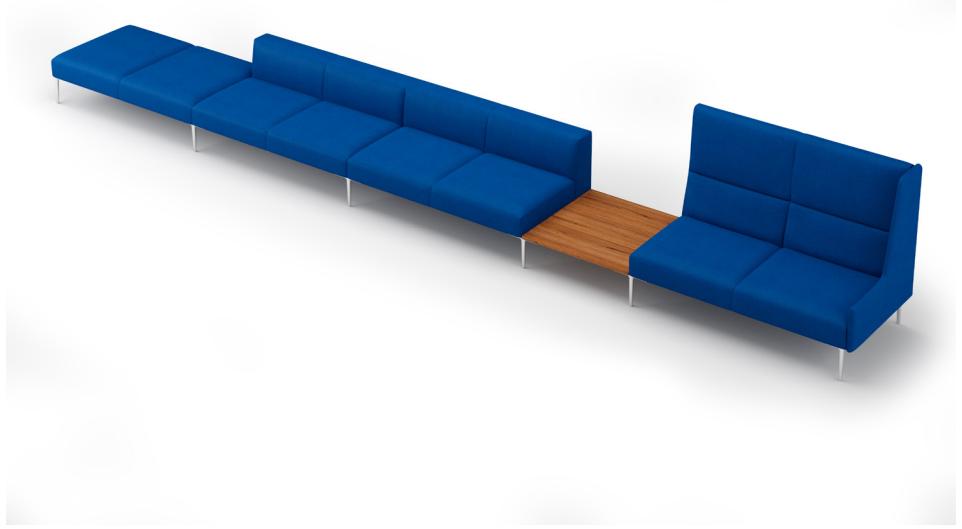

METRUM | LAYOUT 09

*All dimensions in inches

Component	Model Number	COM Unit Price	COM Extended
Bench Double	MT02A	2,000	2,000
Low-Back Double (2)	MT12A	3,100	6,200
Full Mid Table (White Oak)	MT53SW81A	1,210	1,210
High-Back Double	MT22A	3,800	3,800
Privacy Arm	MT43L	300	300
Total COM Price:			13,510

STYLEX