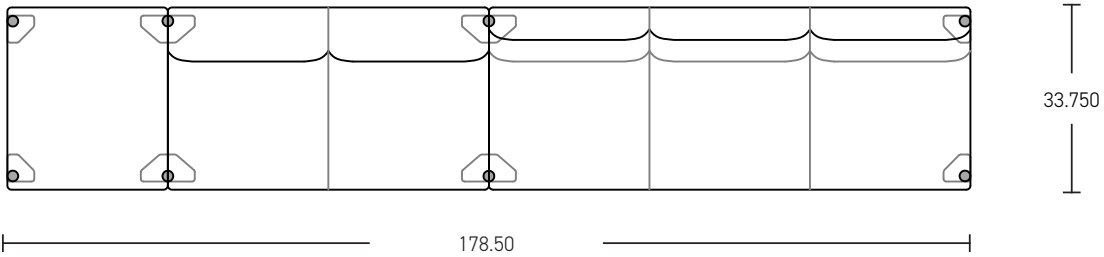

METRUM | LAYOUT 06

*All dimensions in inches

Component	Model Number	COM Unit Price	COM Extended
Bench Single	MT01A	1,175	1,175
Low-Back Double	MT12A	3,100	3,100
High-Back Triple	MT23A	5,300	5,300
Total COM Price:			9,575