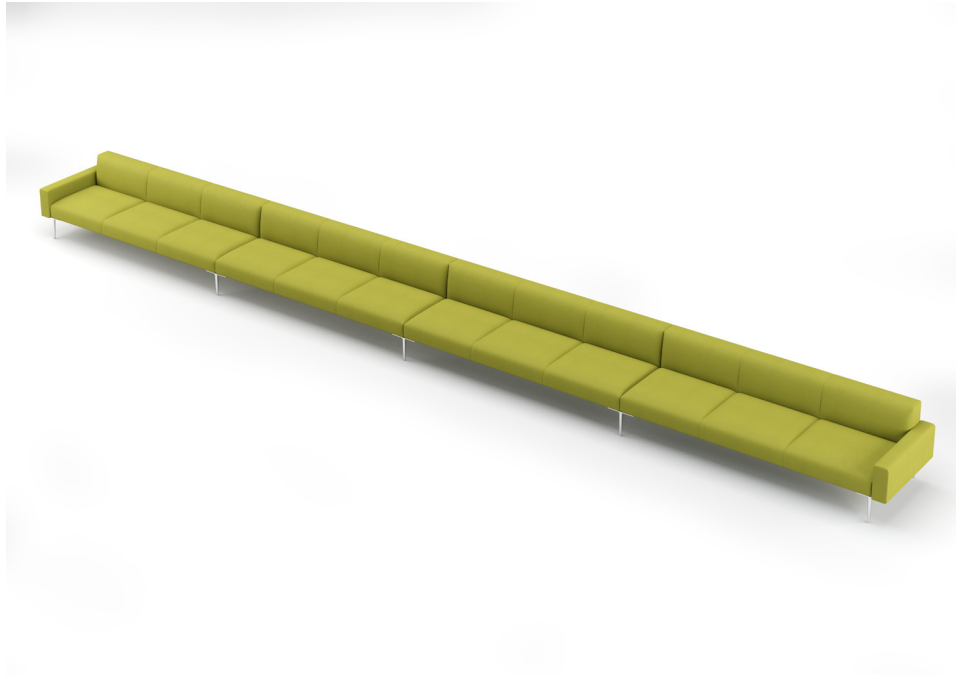

METRUM | LAYOUT 11

*All dimensions in inches

Component	Model Number	COM Unit Price	COM Extended
Standard Arm	MT44L	370	370
Standard Arm	MT44R	370	370
Low-Back Triple (4)	MT13A	4,300	17,200
Total COM Price:			17,940