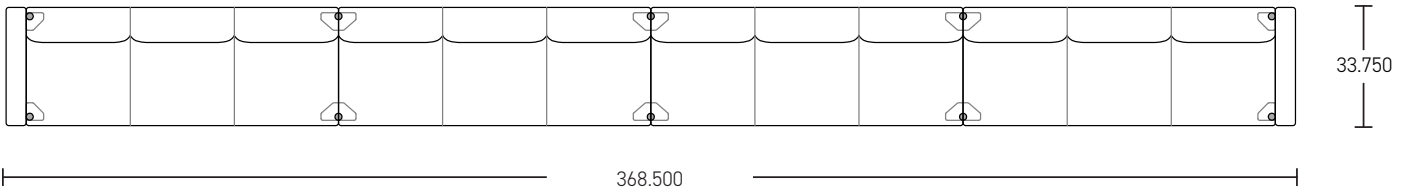

METRUM | LAYOUT 11

*All dimensions in inches

Component	Model Number	COM Unit Price	COM Extended
Standard Arm	MT44L	370	370
Standard Arm	MT44R	370	370
Low-Back Triple (4)	MT13A	4,300	17,200
Total COM Price:			17,940