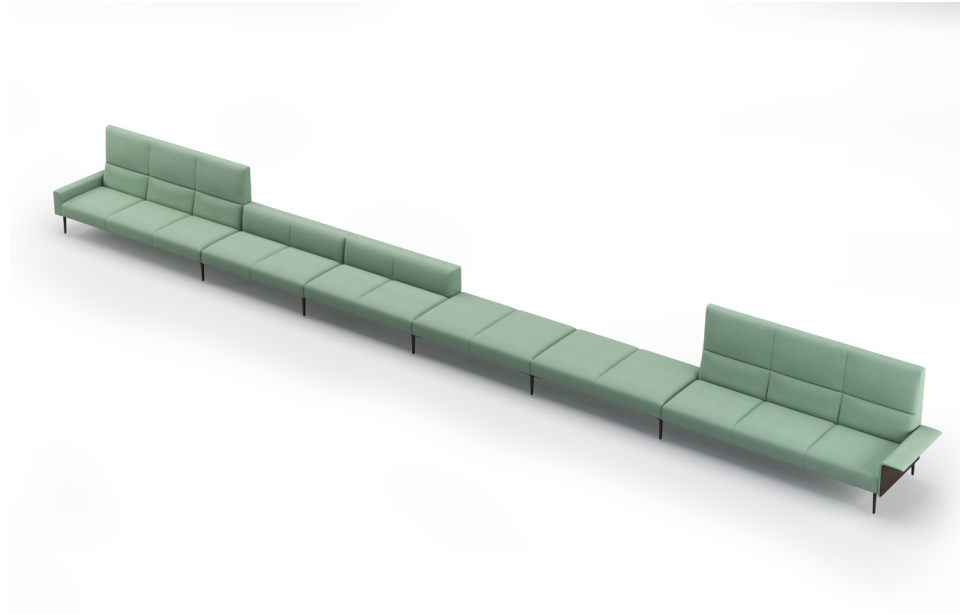

METRUM | LAYOUT 11

*All dimensions in inches

Component	Model Number	COM Unit Price	COM Extended
Standard Arm	MT44R	370	370
High-Back Triple (2)	MT23A	5,300	10,600
Low-Back Double (2)	MT12A	3,100	6,200
Bench Double (2)	MT02A	2,000	4,000
Cantilever Arm	MT41L	500	500
Total COM Price:			21,670

STYLEX