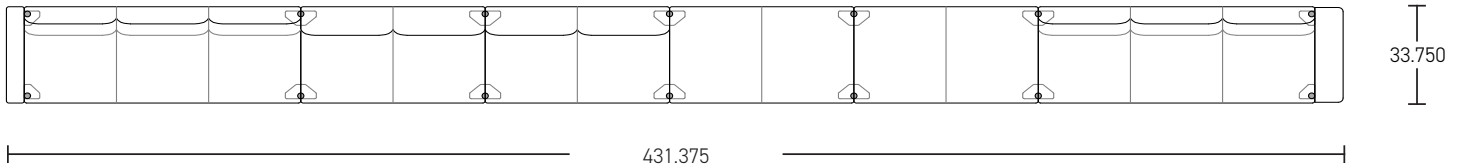

METRUM | LAYOUT 11

*All dimensions in inches

Component	Model Number	COM Unit Price	COM Extended
Standard Arm	MT44R	370	370
High-Back Triple (2)	MT23A	5,300	10,600
Low-Back Double (2)	MT12A	3,100	6,200
Bench Double (2)	MT02A	2,000	4,000
Cantilever Arm	MT41L	500	500
Total COM Price:			21,670