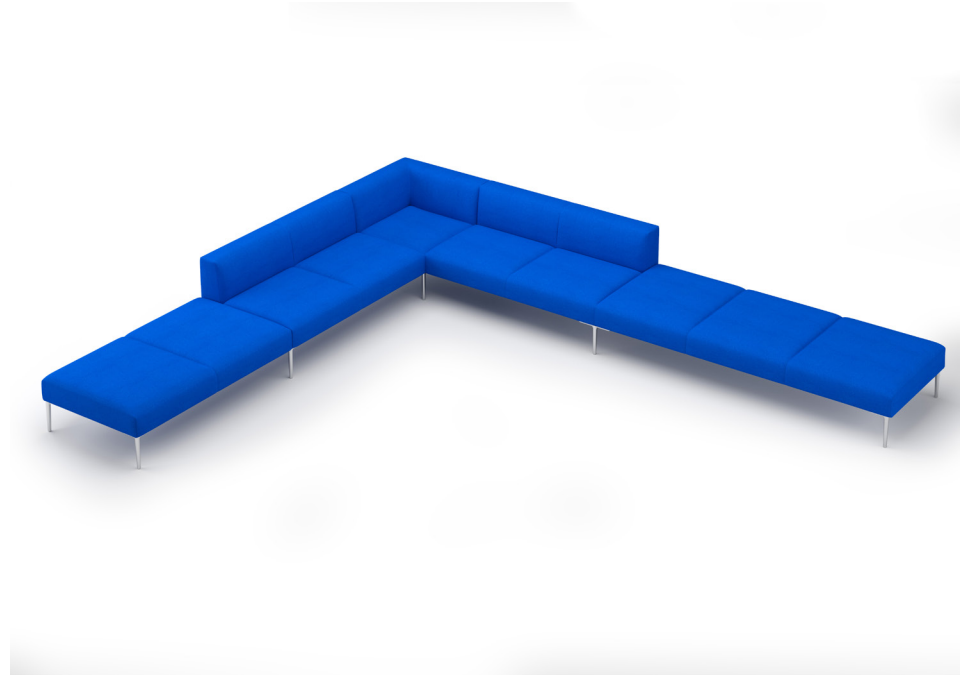

**METRUM | LAYOUT 10**

\*All dimensions in inches

Component	Model Number	COM Unit Price	COM Extended
Bench Double	MT02A	2,000	2,000
Low-Back Double (2)	MT12A	3,100	6,200
Low-Back Corner	MT14A	2,500	2,500
Bench Triple	MT03A	2,700	2,700
Total COM Price:			13,400

**STYLEX**