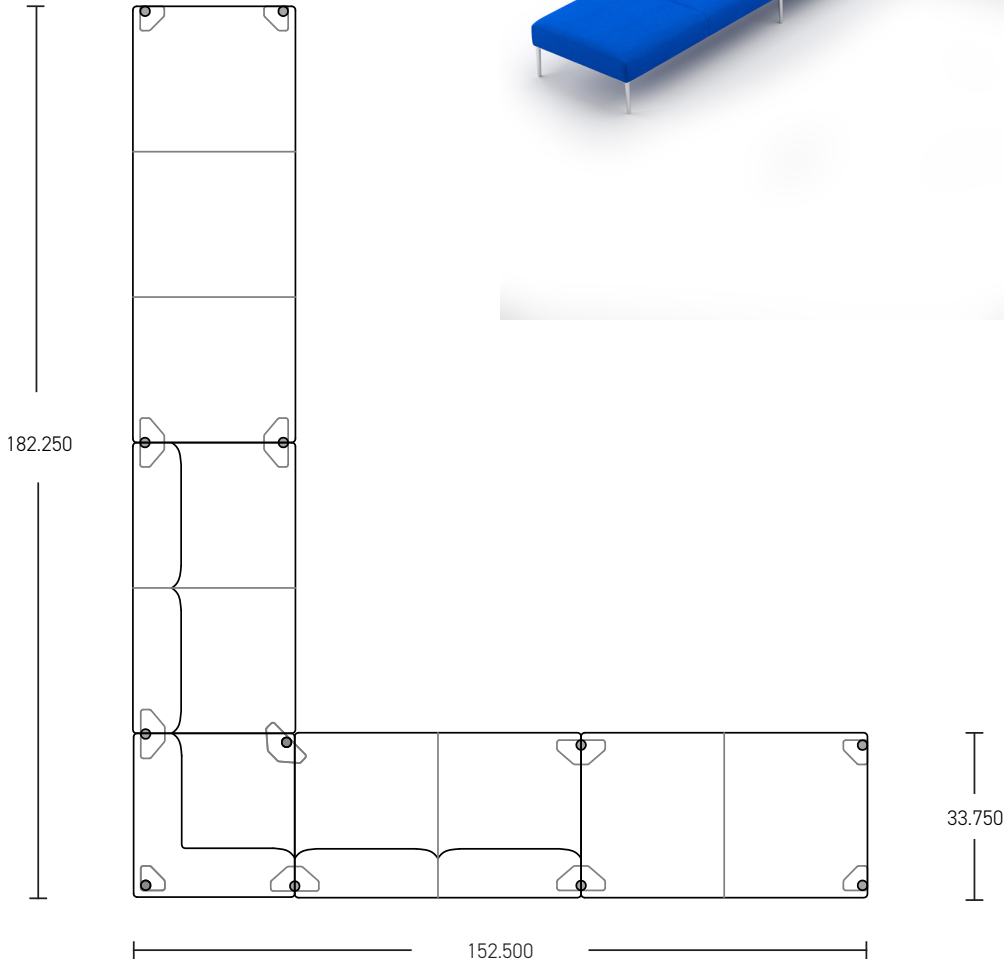

**METRUM | LAYOUT 10**

\*All dimensions in inches

Component	Model Number	COM Unit Price	COM Extended
Bench Double	MT02A	2,000	2,000
Low-Back Double (2)	MT12A	3,100	6,200
Low-Back Corner	MT14A	2,500	2,500
Bench Triple	MT03A	2,700	2,700
Total COM Price:			13,400

**STYLEX**