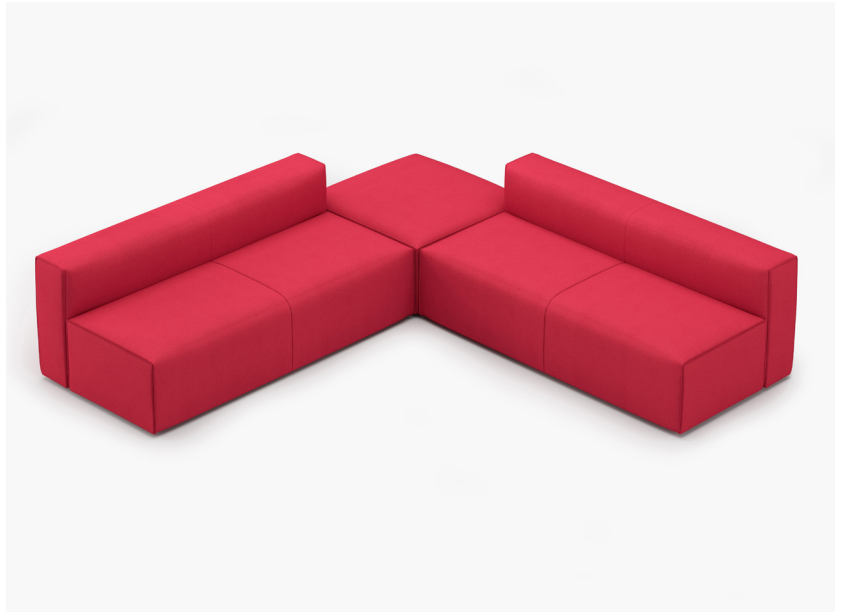

YOOM| SOFT ROLLED PINCH 09

*All dimensions in inches

Component	Model Number	COM Unit Price	COM Extended
Double Back (X2)	YM534SP	1,540	3,080
Double Seat (X2)	YM514SPPGG	2,145	4,290
Single Full Seat (X1)	YM512SPPGG	1,595	1,595
Total COM Price:			8,965