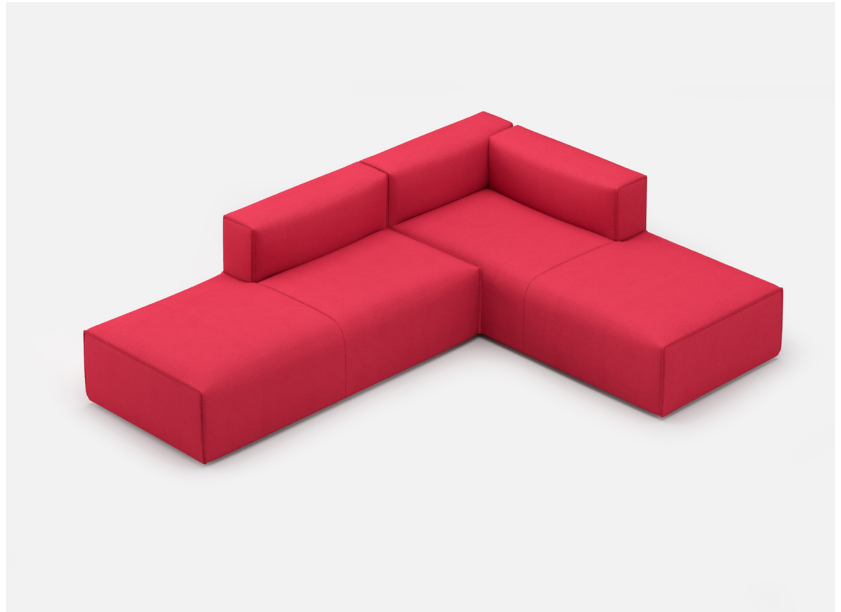

YOOM | SOFT ROLLED PINCH 08

34.00

102.00

*All dimensions in inches

Component	Model Number	COM Unit Price	COM Extended
Single Back (X3)	YM531SP	825	2,475
Chaise Left (X1)	YM517SPPGG	2,805	2,805
Chaise Right (X1)	YM516SPPGG	2,805	2,805