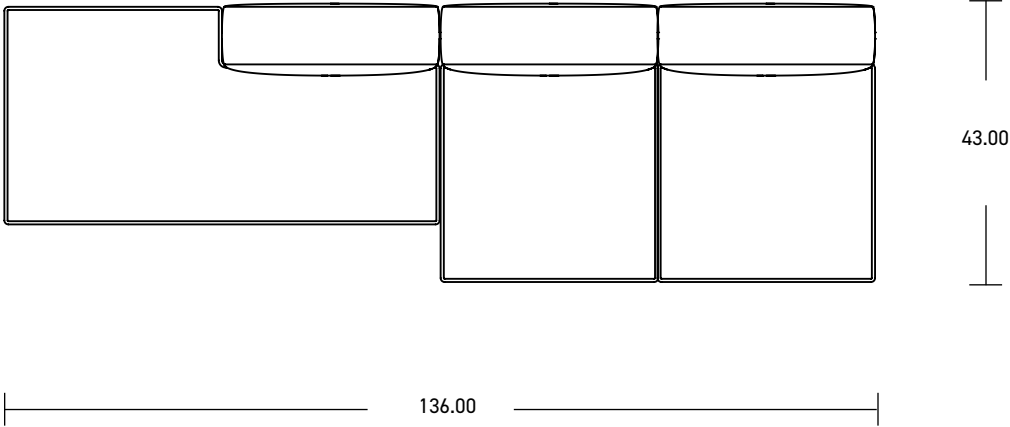

YOOM| SOFT ROLLED PINCH 07

*All dimensions in inches

Component	Model Number	COM Unit Price	COM Extended
Single Back (X3)	YM531SP	825	2,475
Single Full Seat (X2)	YM512SPPGG	1,595	3,190
Chaise Right (X1)	YM516SPPGG	2,805	2,805
Total COM Price:			8,470