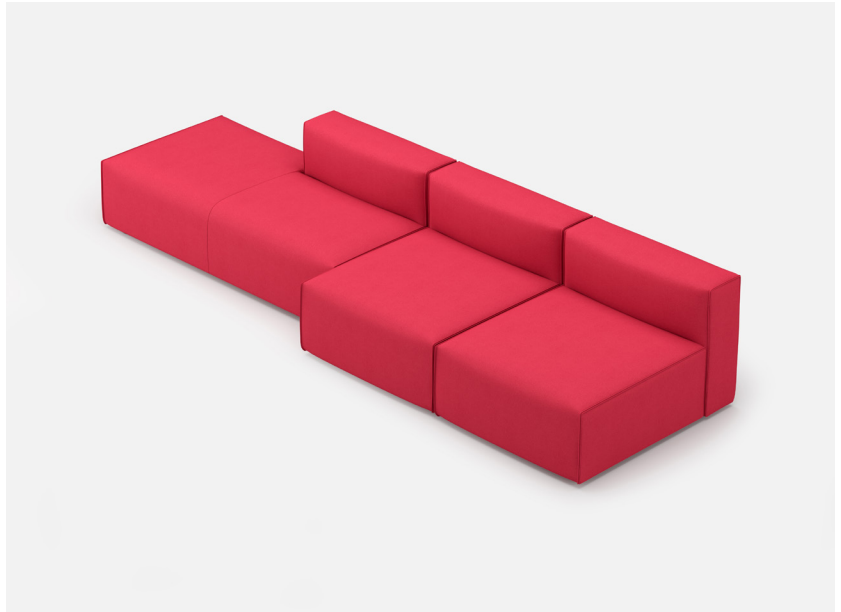

YOOM| SOFT ROLLED PINCH 07

*All dimensions in inches

Component	Model Number	COM Unit Price	COM Extended
Single Back (X3)	YM531SP	825	2,475
Single Full Seat (X2)	YM512SPPGG	1,595	3,190
Chaise Right (X1)	YM516SPPGG	2,805	2,805
Total COM Price:			8,470