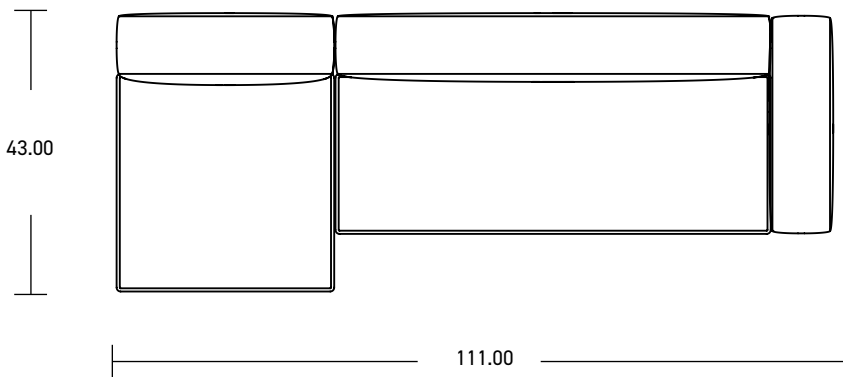

YOOM| SOFT ROLLED PINCH 06

*All dimensions in inches

Component	Model Number	COM Unit Price	COM Extended
Single Back (X1)	YM531SP	825	825
Single Full Seat (X1)	YM512SPPGG	1,595	1,595
Double Back (X1)	YM534SP	1,540	1,540
Double Seat (X1)	YM514SPPGG	2,145	2,145
Single Low Arm (X1)	YM551SP	688	688