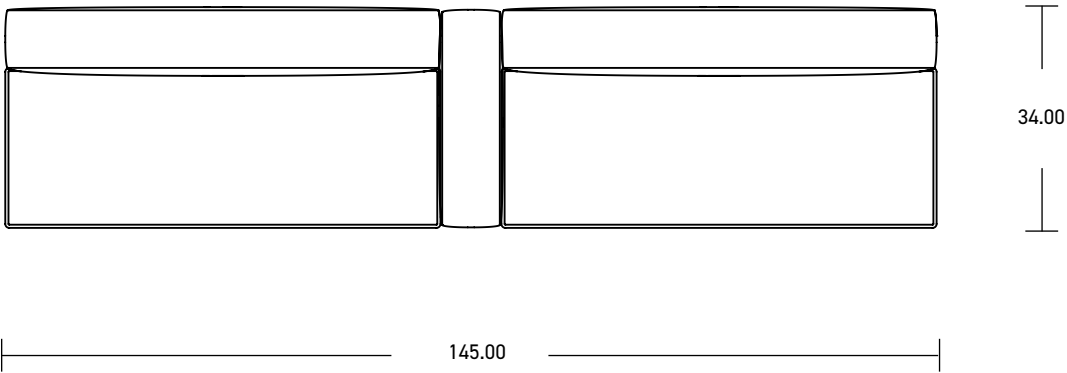

**Y00M | SOFT ROLLED PINCH 05**

\*All dimensions in inches

Component	Model Number	COM Unit Price	COM Extended
Single Low Arm (X1)	YM551SP	688	688
Double Back (X2)	YM534SP	1,540	3,080
Double Seat (X2)	YM514SPPGG	2,145	4,290
Total COM Price:			8,058

**STYLEX**