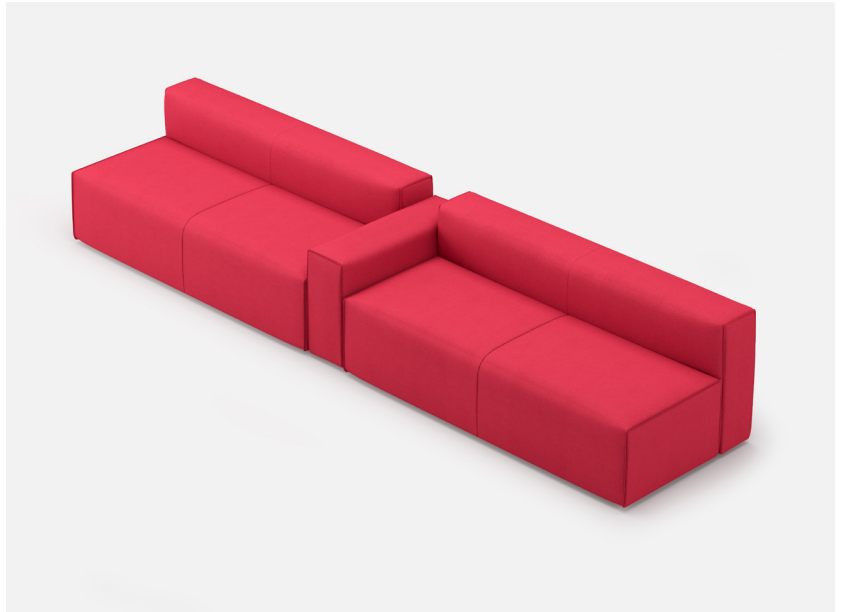

**Y00M | SOFT ROLLED PINCH 05**

\*All dimensions in inches

Component	Model Number	COM Unit Price	COM Extended
Single Low Arm (X1)	YM551SP	688	688
Double Back (X2)	YM534SP	1,540	3,080
Double Seat (X2)	YM514SPPGG	2,145	4,290
Total COM Price:			8,058

**STYLEX**