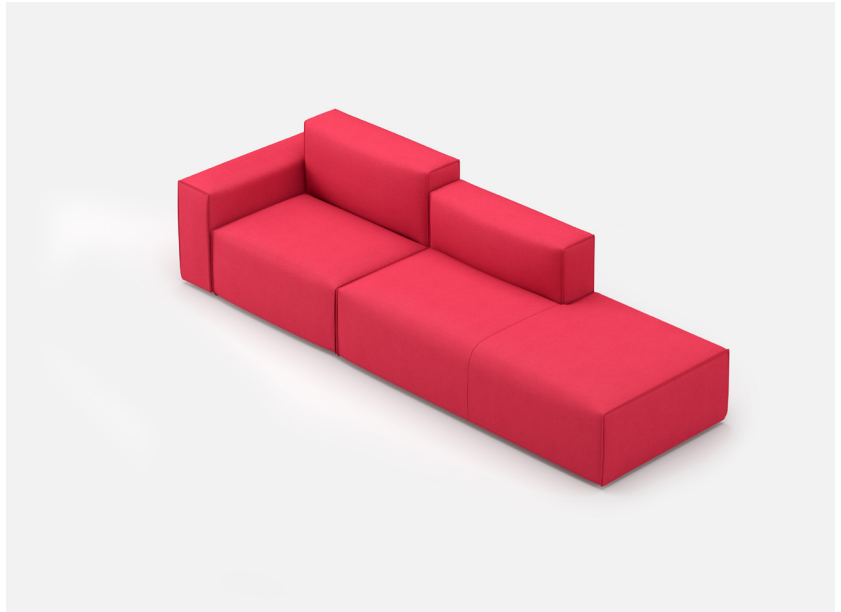

YOOM| SOFT ROLLED PINCH 04

34.00

111.00

*All dimensions in inches

Component	Model Number	COM Unit Price	COM Extended
Single Low Arm (X1)	YM551SP	688	688
Single High Back (X1)	YM532SP	908	908
Single Back (X1)	YM531SP	825	825
Single Seat (X1)	YM511SPPGG	1,265	1,265
Chaise Left (X1)	YM517SPPGG	2,805	2,805