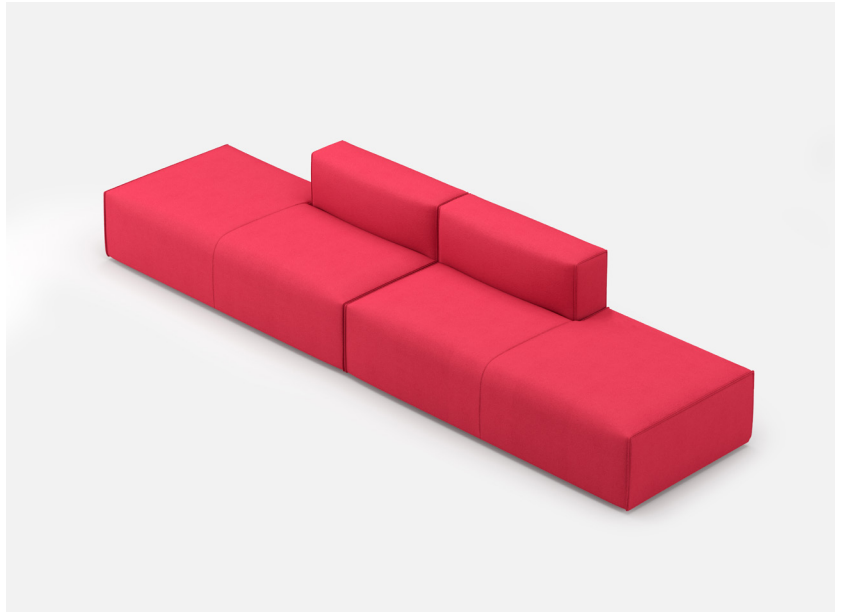

YOOM | SOFT ROLLED PINCH 03

*All dimensions in inches

Component	Model Number	COM Unit Price	COM Extended
Single Back (X2)	YM531SP	825	1,650
Chaise Right (X1)	YM516SPPGG	2,805	2,805
Chaise Left (X1)	YM517SPPGG	2,805	2,805
Total COM Price:			7,260