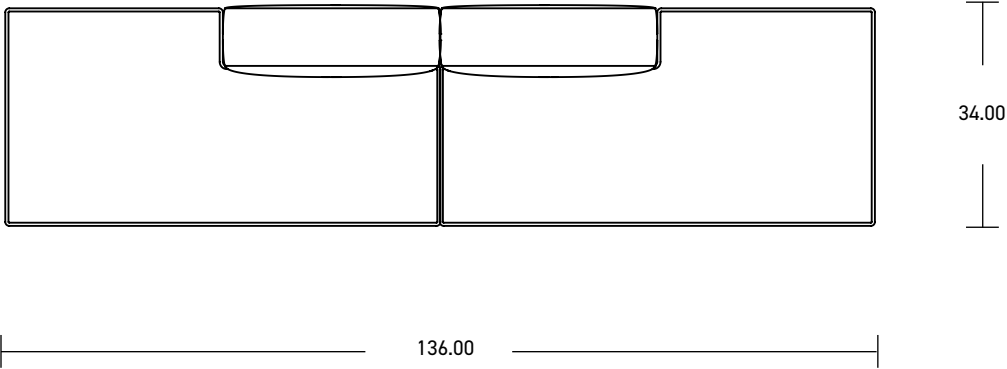

YOOM | SOFT ROLLED PINCH 03

*All dimensions in inches

Component	Model Number	COM Unit Price	COM Extended
Single Back (X2)	YM531SP	825	1,650
Chaise Right (X1)	YM516SPPGG	2,805	2,805
Chaise Left (X1)	YM517SPPGG	2,805	2,805
Total COM Price:			7,260