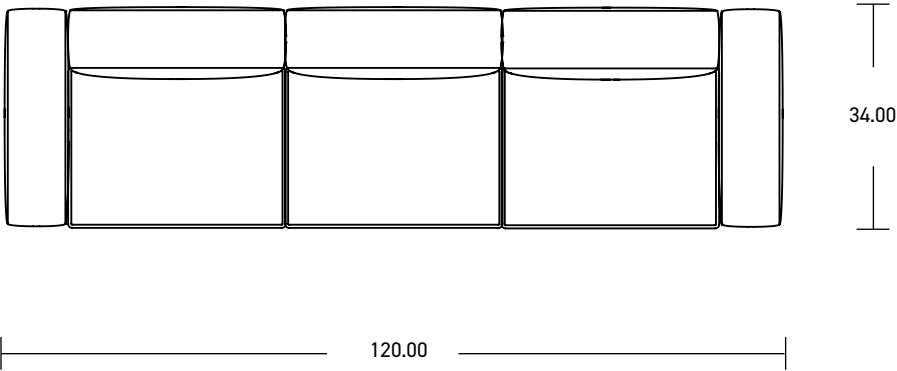

YOOM | SOFT ROLLED PINCH 02

*Shown in brochure

*All dimensions in inches

Component	Model Number	COM Unit Price	COM Extended
Single Low Arm (X2)	YM551SP	688	1,376
Single Back (X3)	YM531SP	825	2,475
Single Seat (X3)	YM511SPPGG	1,265	3,795
Total COM Price:			7,646