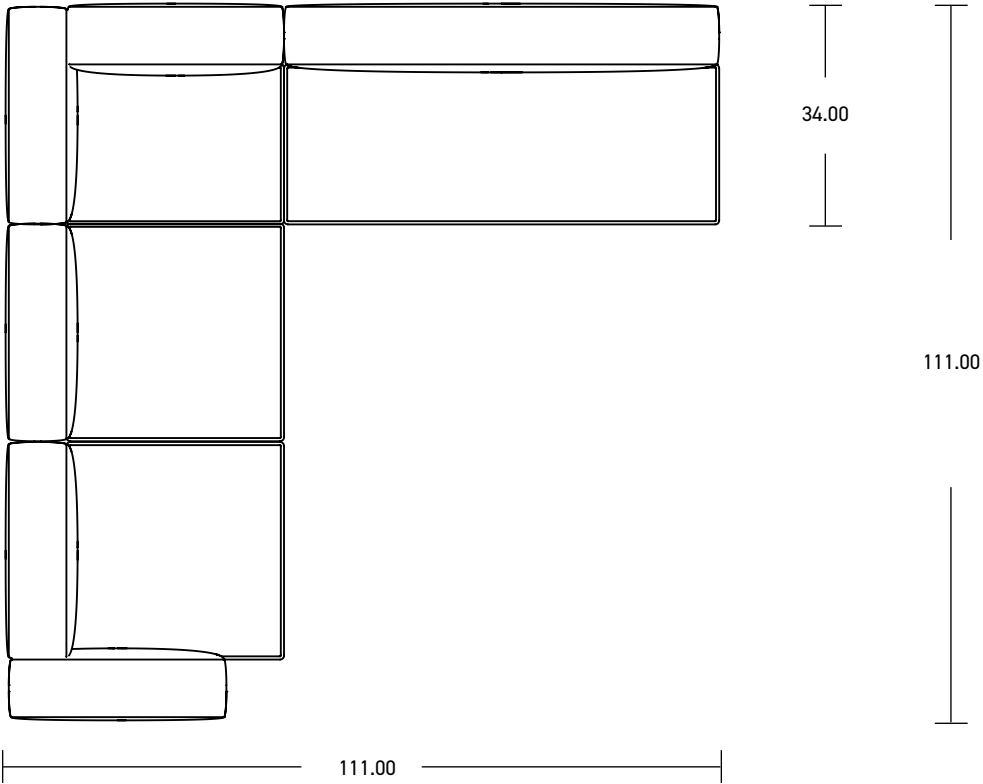

YOOM | SOFT ROLLED PINCH 12

*All dimensions in inches

Component	Model Number	COM Unit Price	COM Extended
Single Back (X2)	YM531SP	825	1,650
Single Full Seat (X2)	YM512SPPGG	1,595	3,190
Single High Back (X3)	YM532SP	908	2,724
Single Seat (X1)	YM611SPPGG (Boxed)	1,265	1,265
Double Seat (X1)	YM514SPPGG	2,145	2,145
Double Back (X1)	YM534SP	1,540	1,540
Total COM Price:			12,514