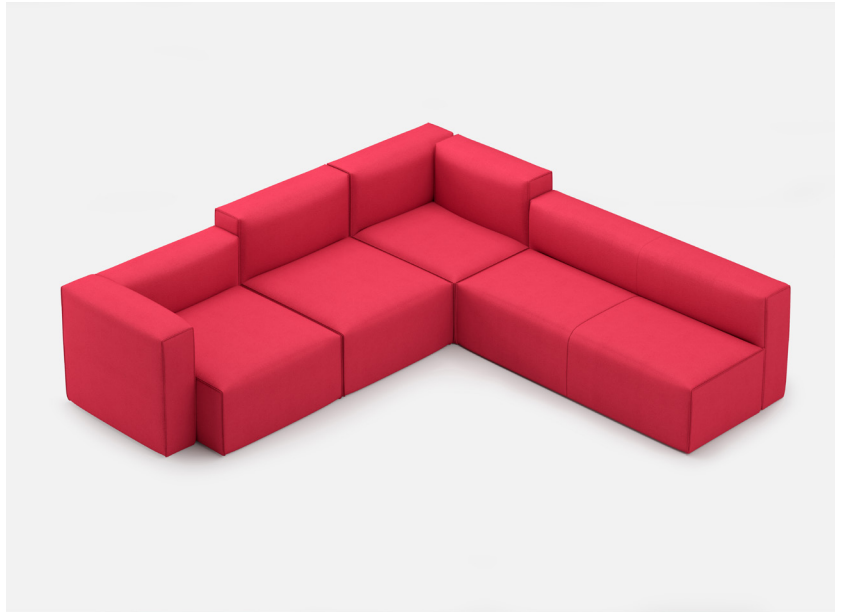

YOOM | SOFT ROLLED PINCH 12

*All dimensions in inches

Component	Model Number	COM Unit Price	COM Extended
Single Back (X2)	YM531SP	825	1,650
Single Full Seat (X2)	YM512SPPGG	1,595	3,190
Single High Back (X3)	YM532SP	908	2,724
Single Seat (X1)	YM611SPPGG (Boxed)	1,265	1,265
Double Seat (X1)	YM514SPPGG	2,145	2,145
Double Back (X1)	YM534SP	1,540	1,540
Total COM Price:			12,514