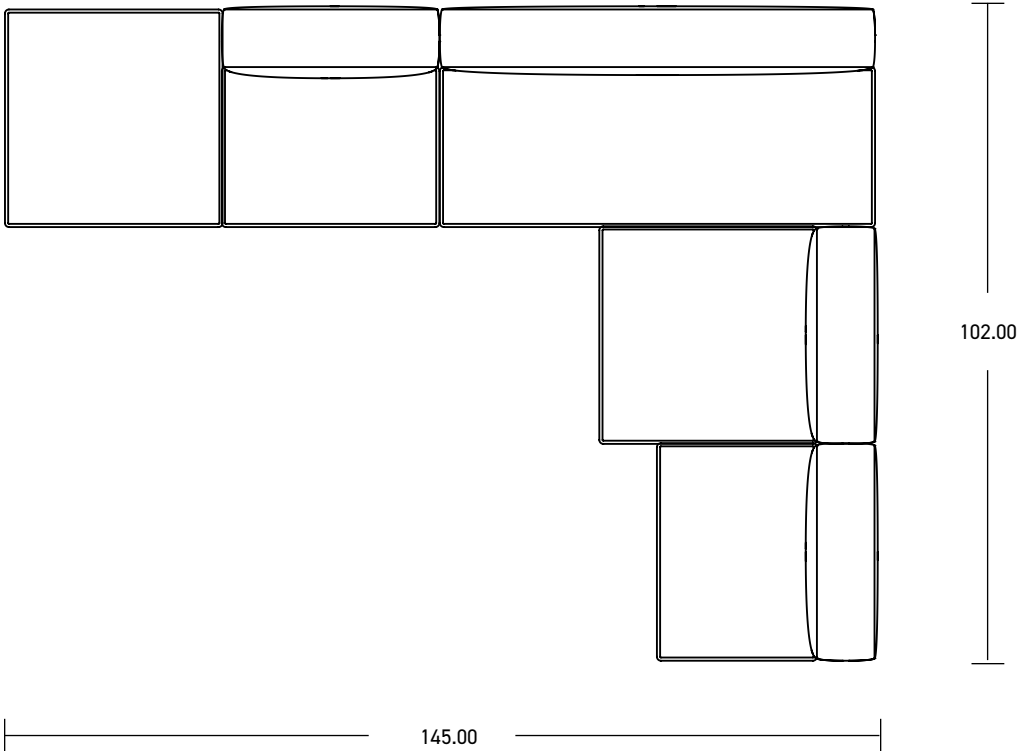

YOOM| SOFT ROLLED PINCH 11

*All dimensions in inches

Component	Model Number	COM Unit Price	COM Extended
Single Full Seat (x2)	YM512SPPGG	1,595	3,190
Single Back (X4)	YM531SP	825	3,300
Single Seat (x2)	YM511SPPGG	1,265	2,530
Double Seat (x1)	YM514SPPGG	2,145	2,145
Double Back (X1)	YM534SP	1,540	1,540
Total COM Price:			12,705