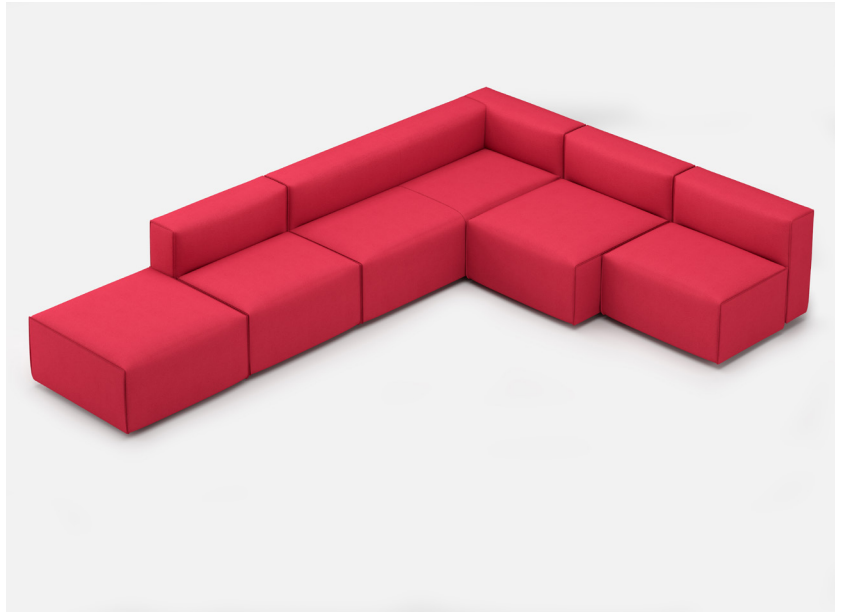

YOOM| SOFT ROLLED PINCH 11

*All dimensions in inches

Component	Model Number	COM Unit Price	COM Extended
Single Full Seat (x2)	YM512SPPGG	1,595	3,190
Single Back (X4)	YM531SP	825	3,300
Single Seat (x2)	YM511SPPGG	1,265	2,530
Double Seat (x1)	YM514SPPGG	2,145	2,145
Double Back (X1)	YM534SP	1,540	1,540
Total COM Price:			12,705