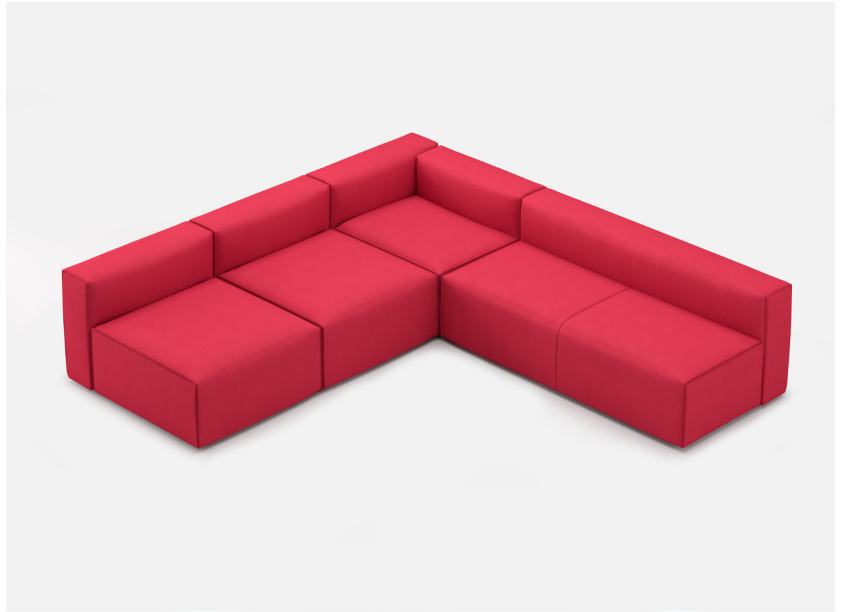

YOOM| SOFT ROLLED PINCH 10

*All dimensions in inches

Component	Model Number	COM Unit Price	COM Extended
Single Back (X4)	YM531SP	825	3,300
Single Full Seat (X2)	YM512SPPGG	1,595	3,190
Single Seat (X1)	YM611SPPGG (Boxed)	1,265	1,265
Double Back (X1)	YM534SP	1,540	1,540
Double Seat (X1)	YM514SPPGG	2,145	2,145