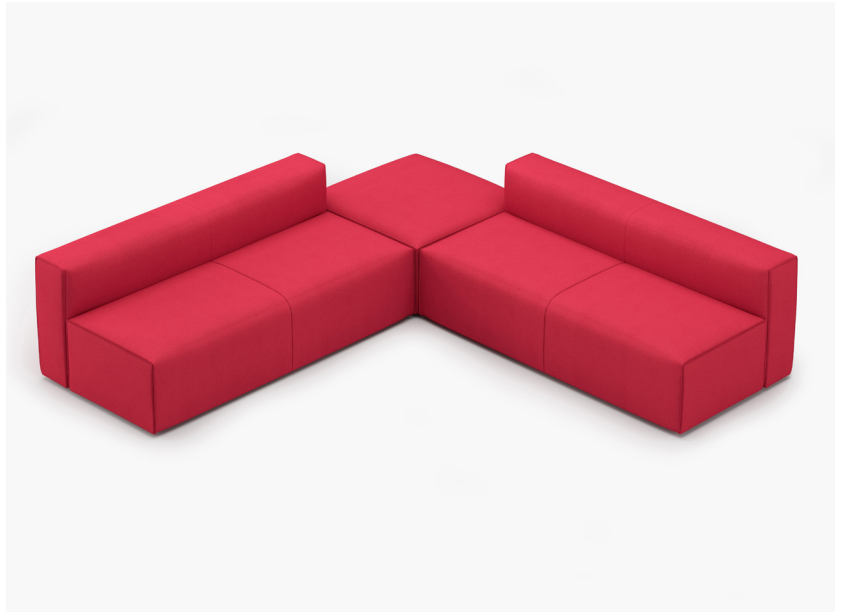

**YOOM | ROLLED PINCH 09**

\*All dimensions in inches

Component	Model Number	COM Unit Price	COM Extended
Double Back (X2)	YM834SP	1,188	2,376
Double Seat (X2)	YM814SPPGG	1,890	3,780
Single Full Seat (X1)	YM812SPPGG	1,350	1,350
Total COM Price:			7,506