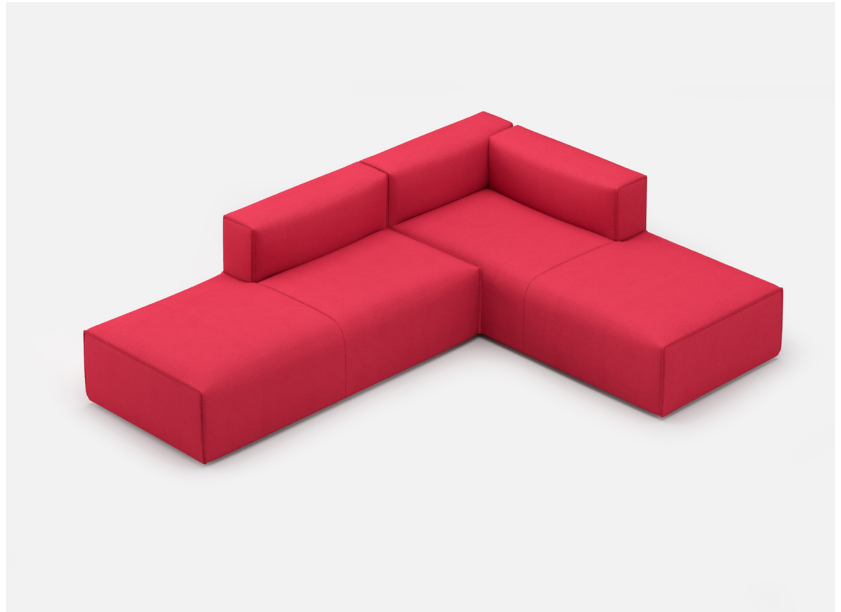

YOOM | ROLLED PINCH 08

34.00

102.00

*All dimensions in inches

Component	Model Number	COM Unit Price	COM Extended
Single Back (X3)	YM831SP	648	1,944
Chaise Left (X1)	YM817SPPGG	2,322	2,322
Chaise Right (X1)	YM816SPPGG	2,322	2,322