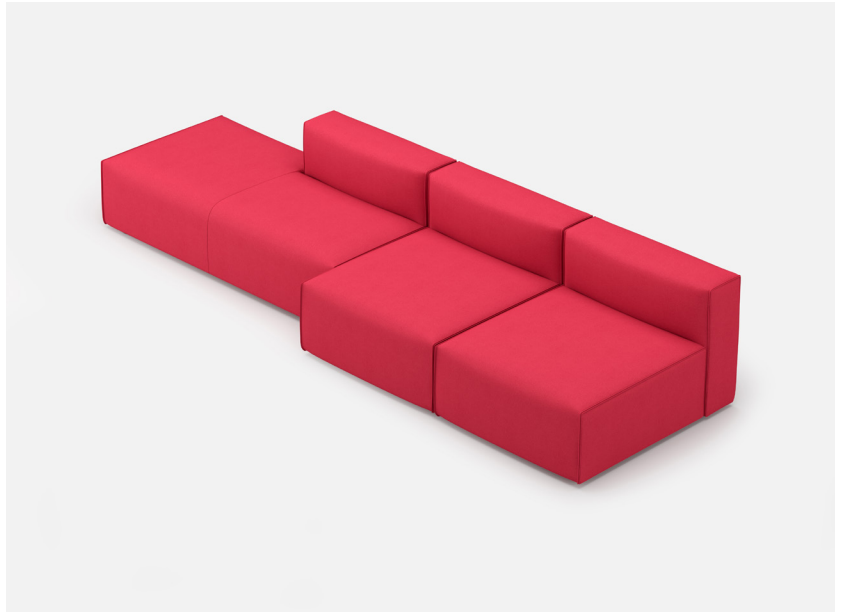

YOOM | ROLLED PINCH 07

*All dimensions in inches

Component	Model Number	COM Unit Price	COM Extended
Single Back (X3)	YM831SP	648	1,944
Single Full Seat (X2)	YM812SPPGG	1,350	2,700
Chaise Right (X1)	YM816SPPGG	2,322	2,322
Total COM Price:			6,966