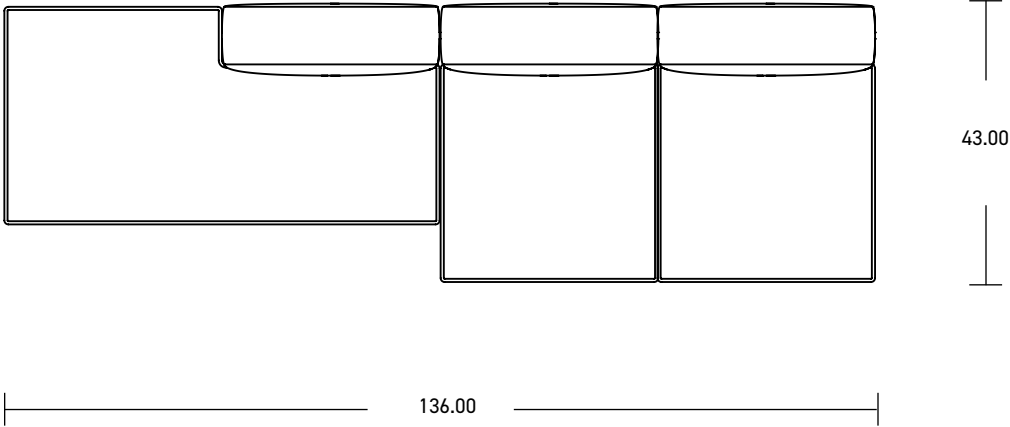

YOOM | ROLLED PINCH 07

*All dimensions in inches

Component	Model Number	COM Unit Price	COM Extended
Single Back (X3)	YM831SP	648	1,944
Single Full Seat (X2)	YM812SPPGG	1,350	2,700
Chaise Right (X1)	YM816SPPGG	2,322	2,322
Total COM Price:			6,966