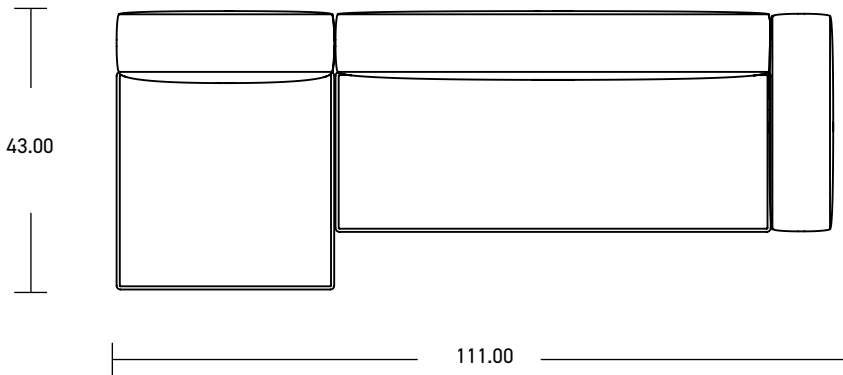

**YOOM | ROLLED PINCH 06**

\*All dimensions in inches

Component	Model Number	COM Unit Price	COM Extended
Single Back (X1)	YM831SP	648	648
Single Full Seat (X1)	YM812SPPGG	1,350	1,350
Double Back (X1)	YM834SP	1,188	1,188
Double Seat (X1)	YM814SPPGG	1,890	1,890
Single Low Arm (X1)	YM851SP	540	540