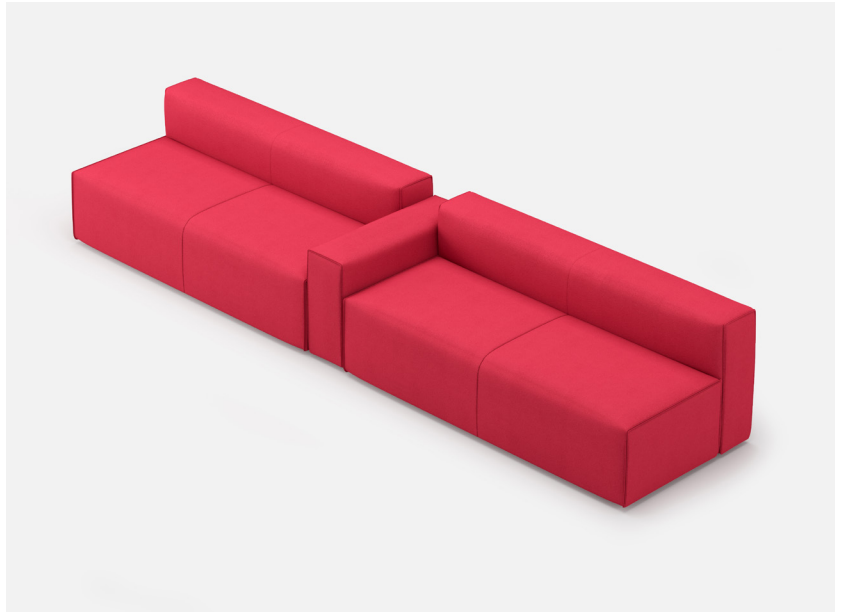

YOOM | ROLLED PINCH 05

*All dimensions in inches

Component	Model Number	COM Unit Price	COM Extended
Single Low Arm (X1)	YM851SP	540	540
Double Back (X2)	YM834SP	1,188	2,376
Double Seat (X2)	YM814SPPGG	1,890	3,780
Total COM Price:			6,696