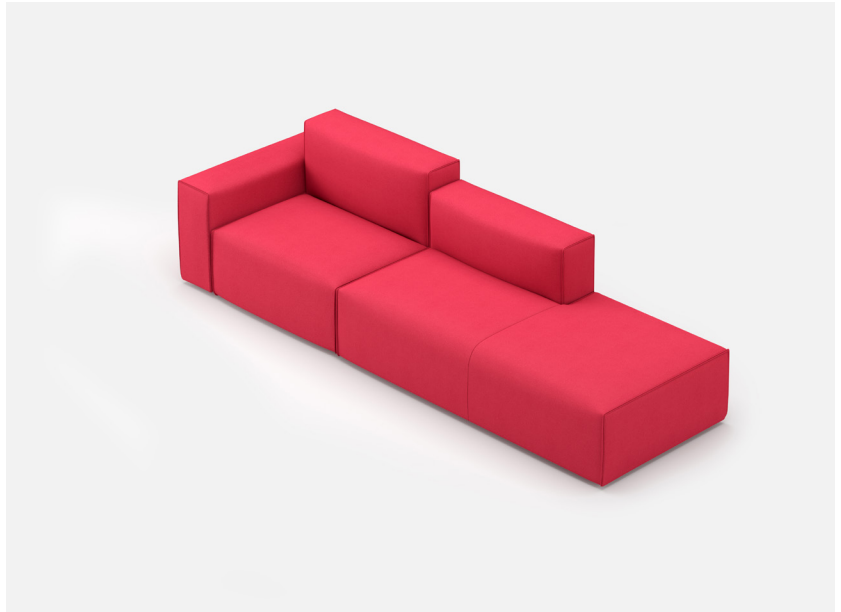

YOOM | ROLLED PINCH 04

34.00

111.00

*All dimensions in inches

Component	Model Number	COM Unit Price	COM Extended
Single Low Arm (X1)	YM851SP	540	540
Single High Back (X1)	YM832SP	702	702
Single Back (X1)	YM831SP	648	648
Single Seat (X1)	YM811SPPGG	1,134	1,134
Chaise Left (X1)	YM817SPPGG	2,322	2,322

Total COM Price: 5,346

STYLEX