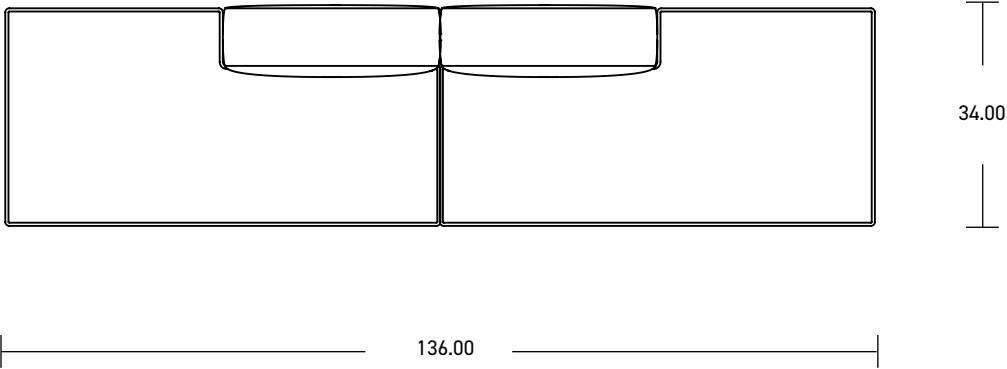

YOOM | ROLLED PINCH 03

*All dimensions in inches

Component	Model Number	COM Unit Price	COM Extended
Single Back (X2)	YM831SP	648	1,296
Chaise Right (X1)	YM816SPPGG	2,322	2,322
Chaise Left (X1)	YM817SPPGG	2,322	2,322
Total COM Price:			5,940