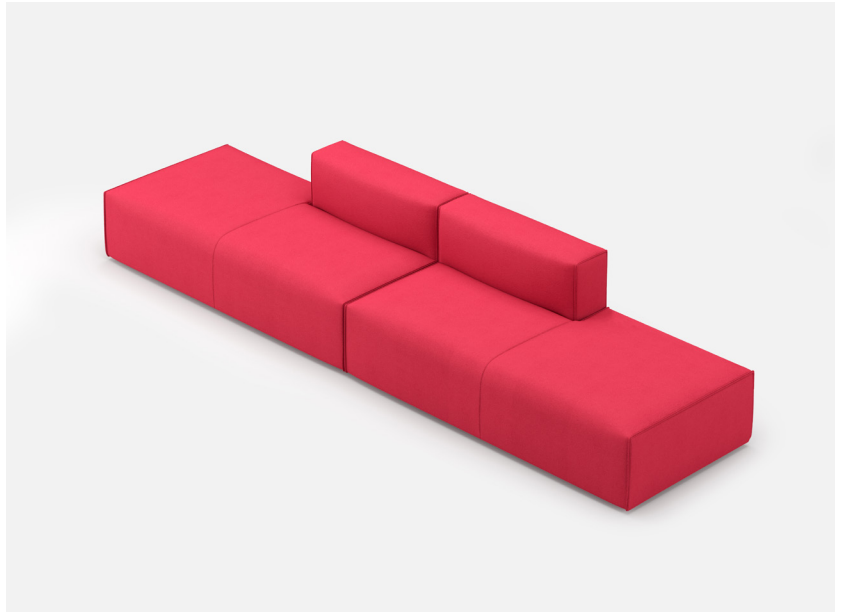

YOOM | ROLLED PINCH 03

*All dimensions in inches

Component	Model Number	COM Unit Price	COM Extended
Single Back (X2)	YM831SP	648	1,296
Chaise Right (X1)	YM816SPPGG	2,322	2,322
Chaise Left (X1)	YM817SPPGG	2,322	2,322
Total COM Price:			5,940